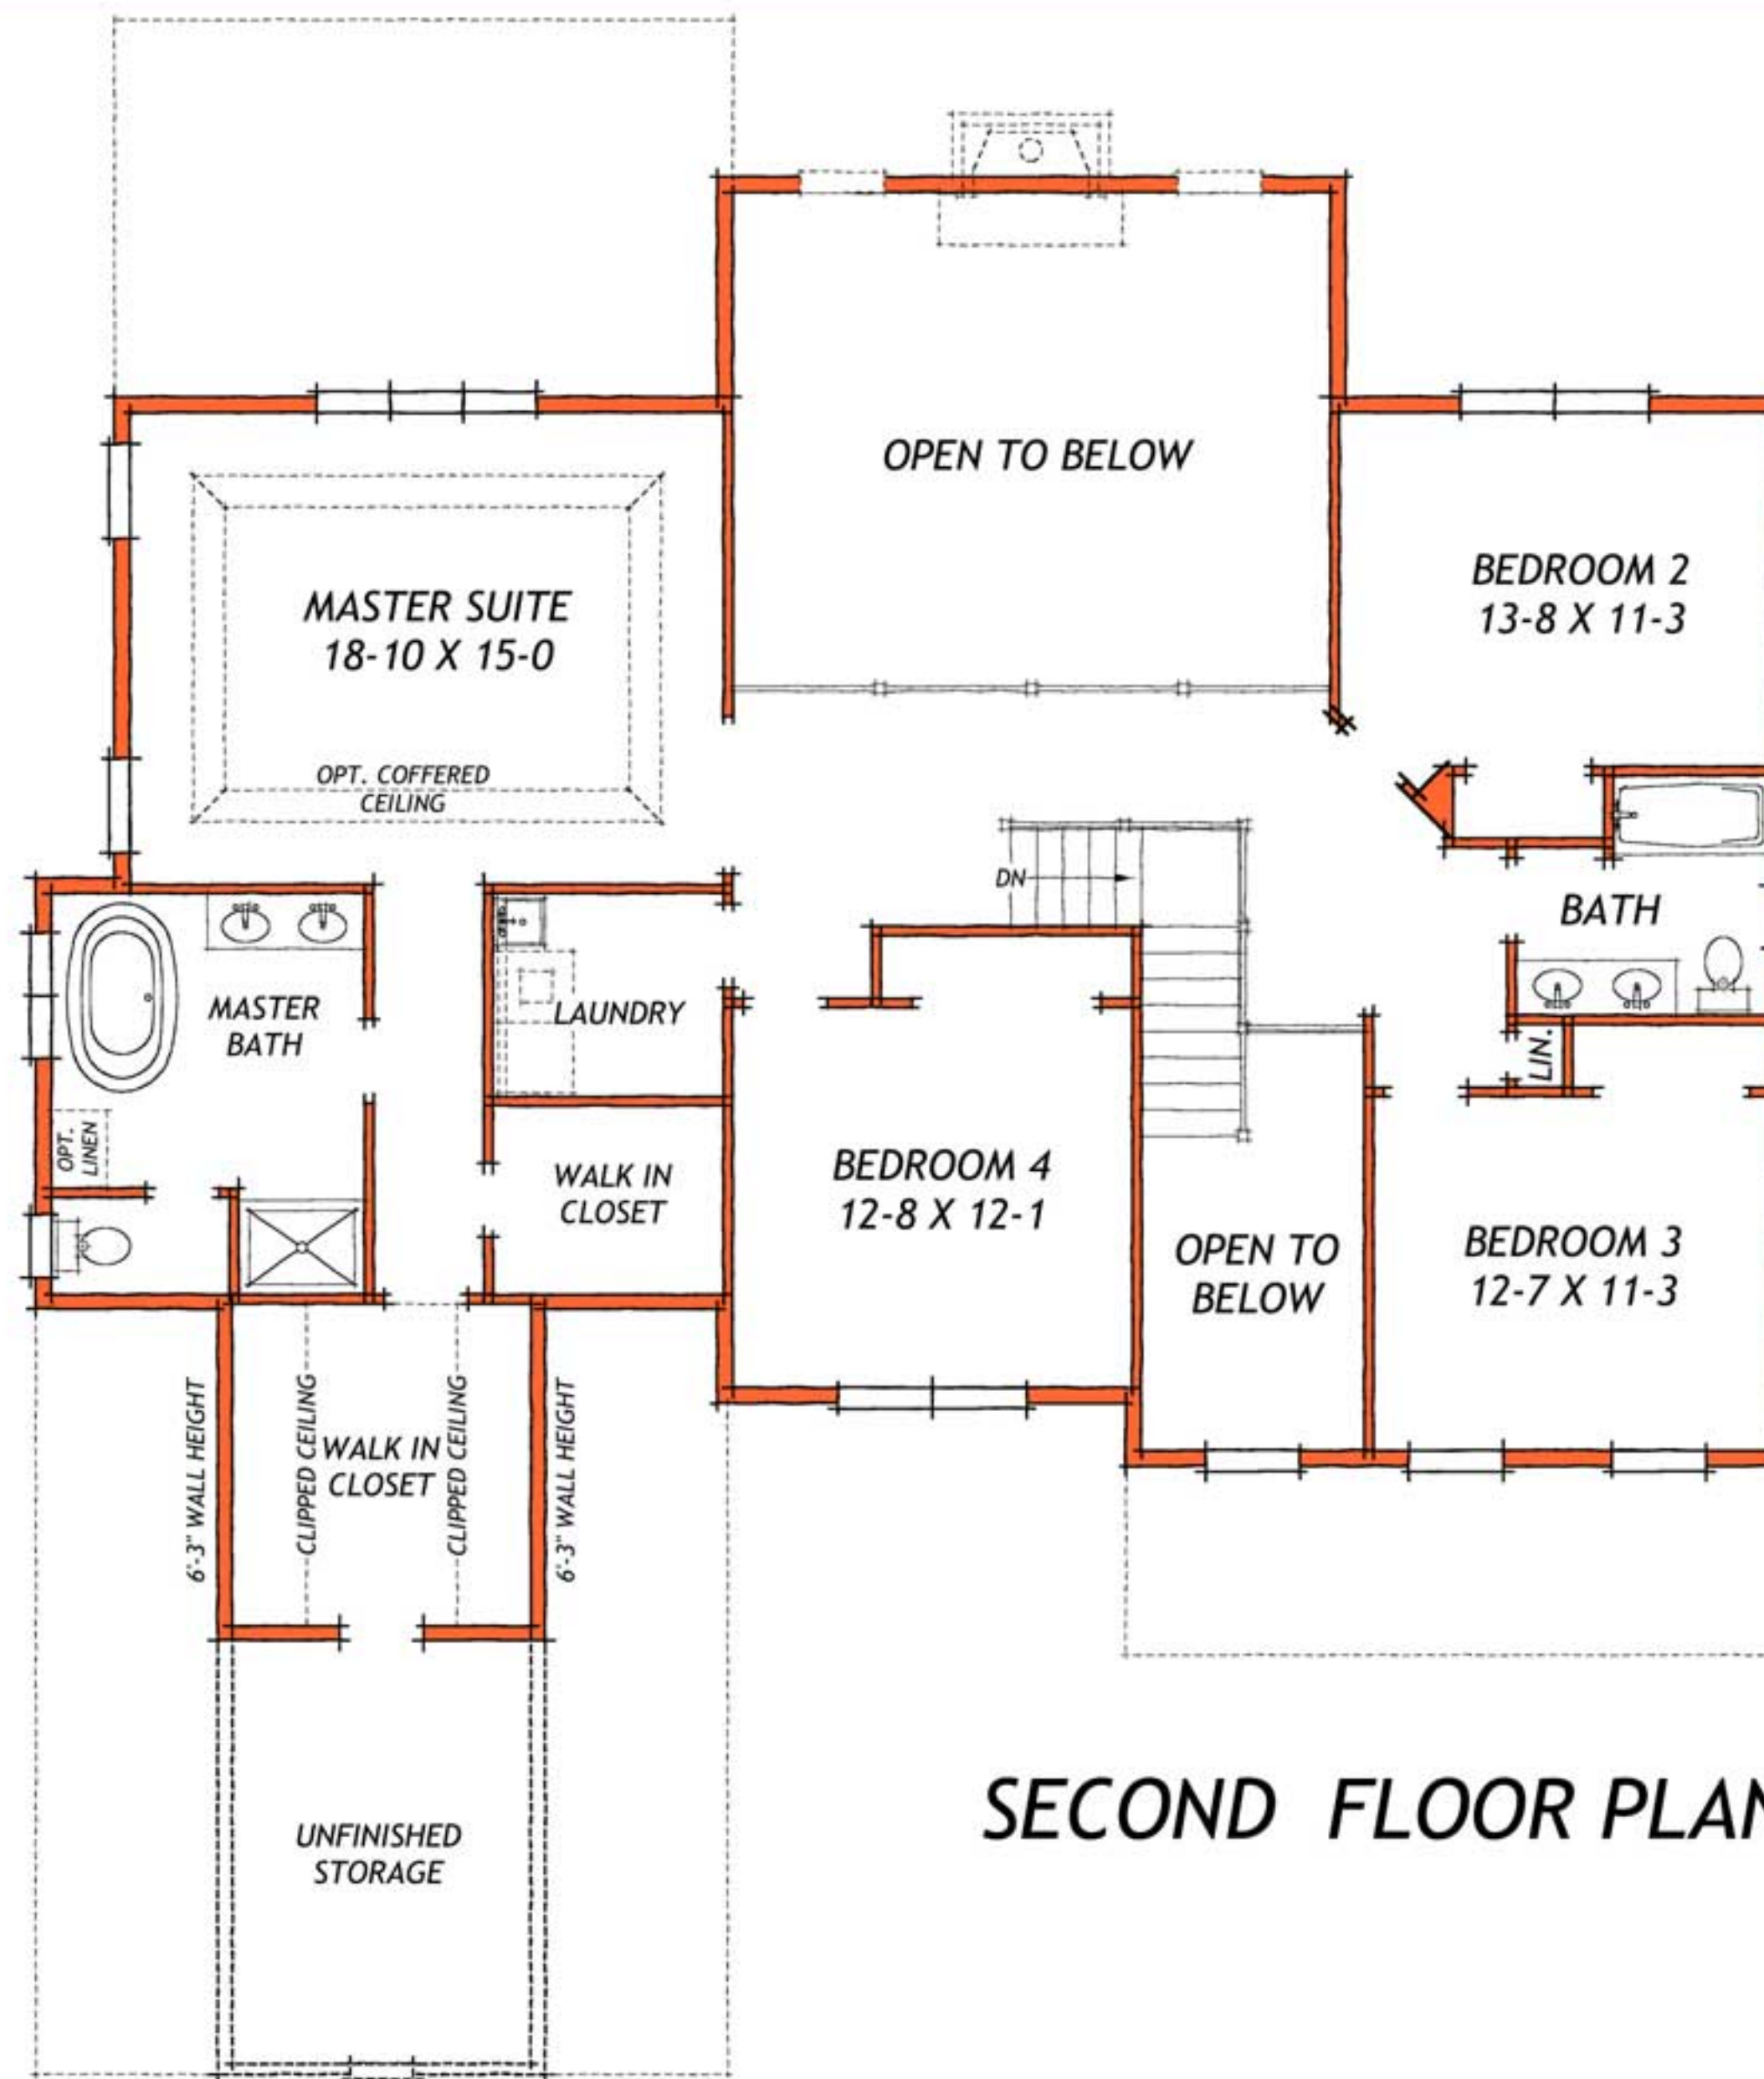

The Berkshire Collection

Country Farmhouse

Dale Kunkel

The Berkshire Collection

First Floor Plan

Square Feet:

First Floor	1,711
Second Floor	1,662
Second Floor Volume	394
Breakfast Room Option	233
Total	4,000

Overall Dimensions:
55'-8" Wide x 65'-4" Deep

The Berkshire Collection

Second Floor Plan

SECOND FLOOR PLAN