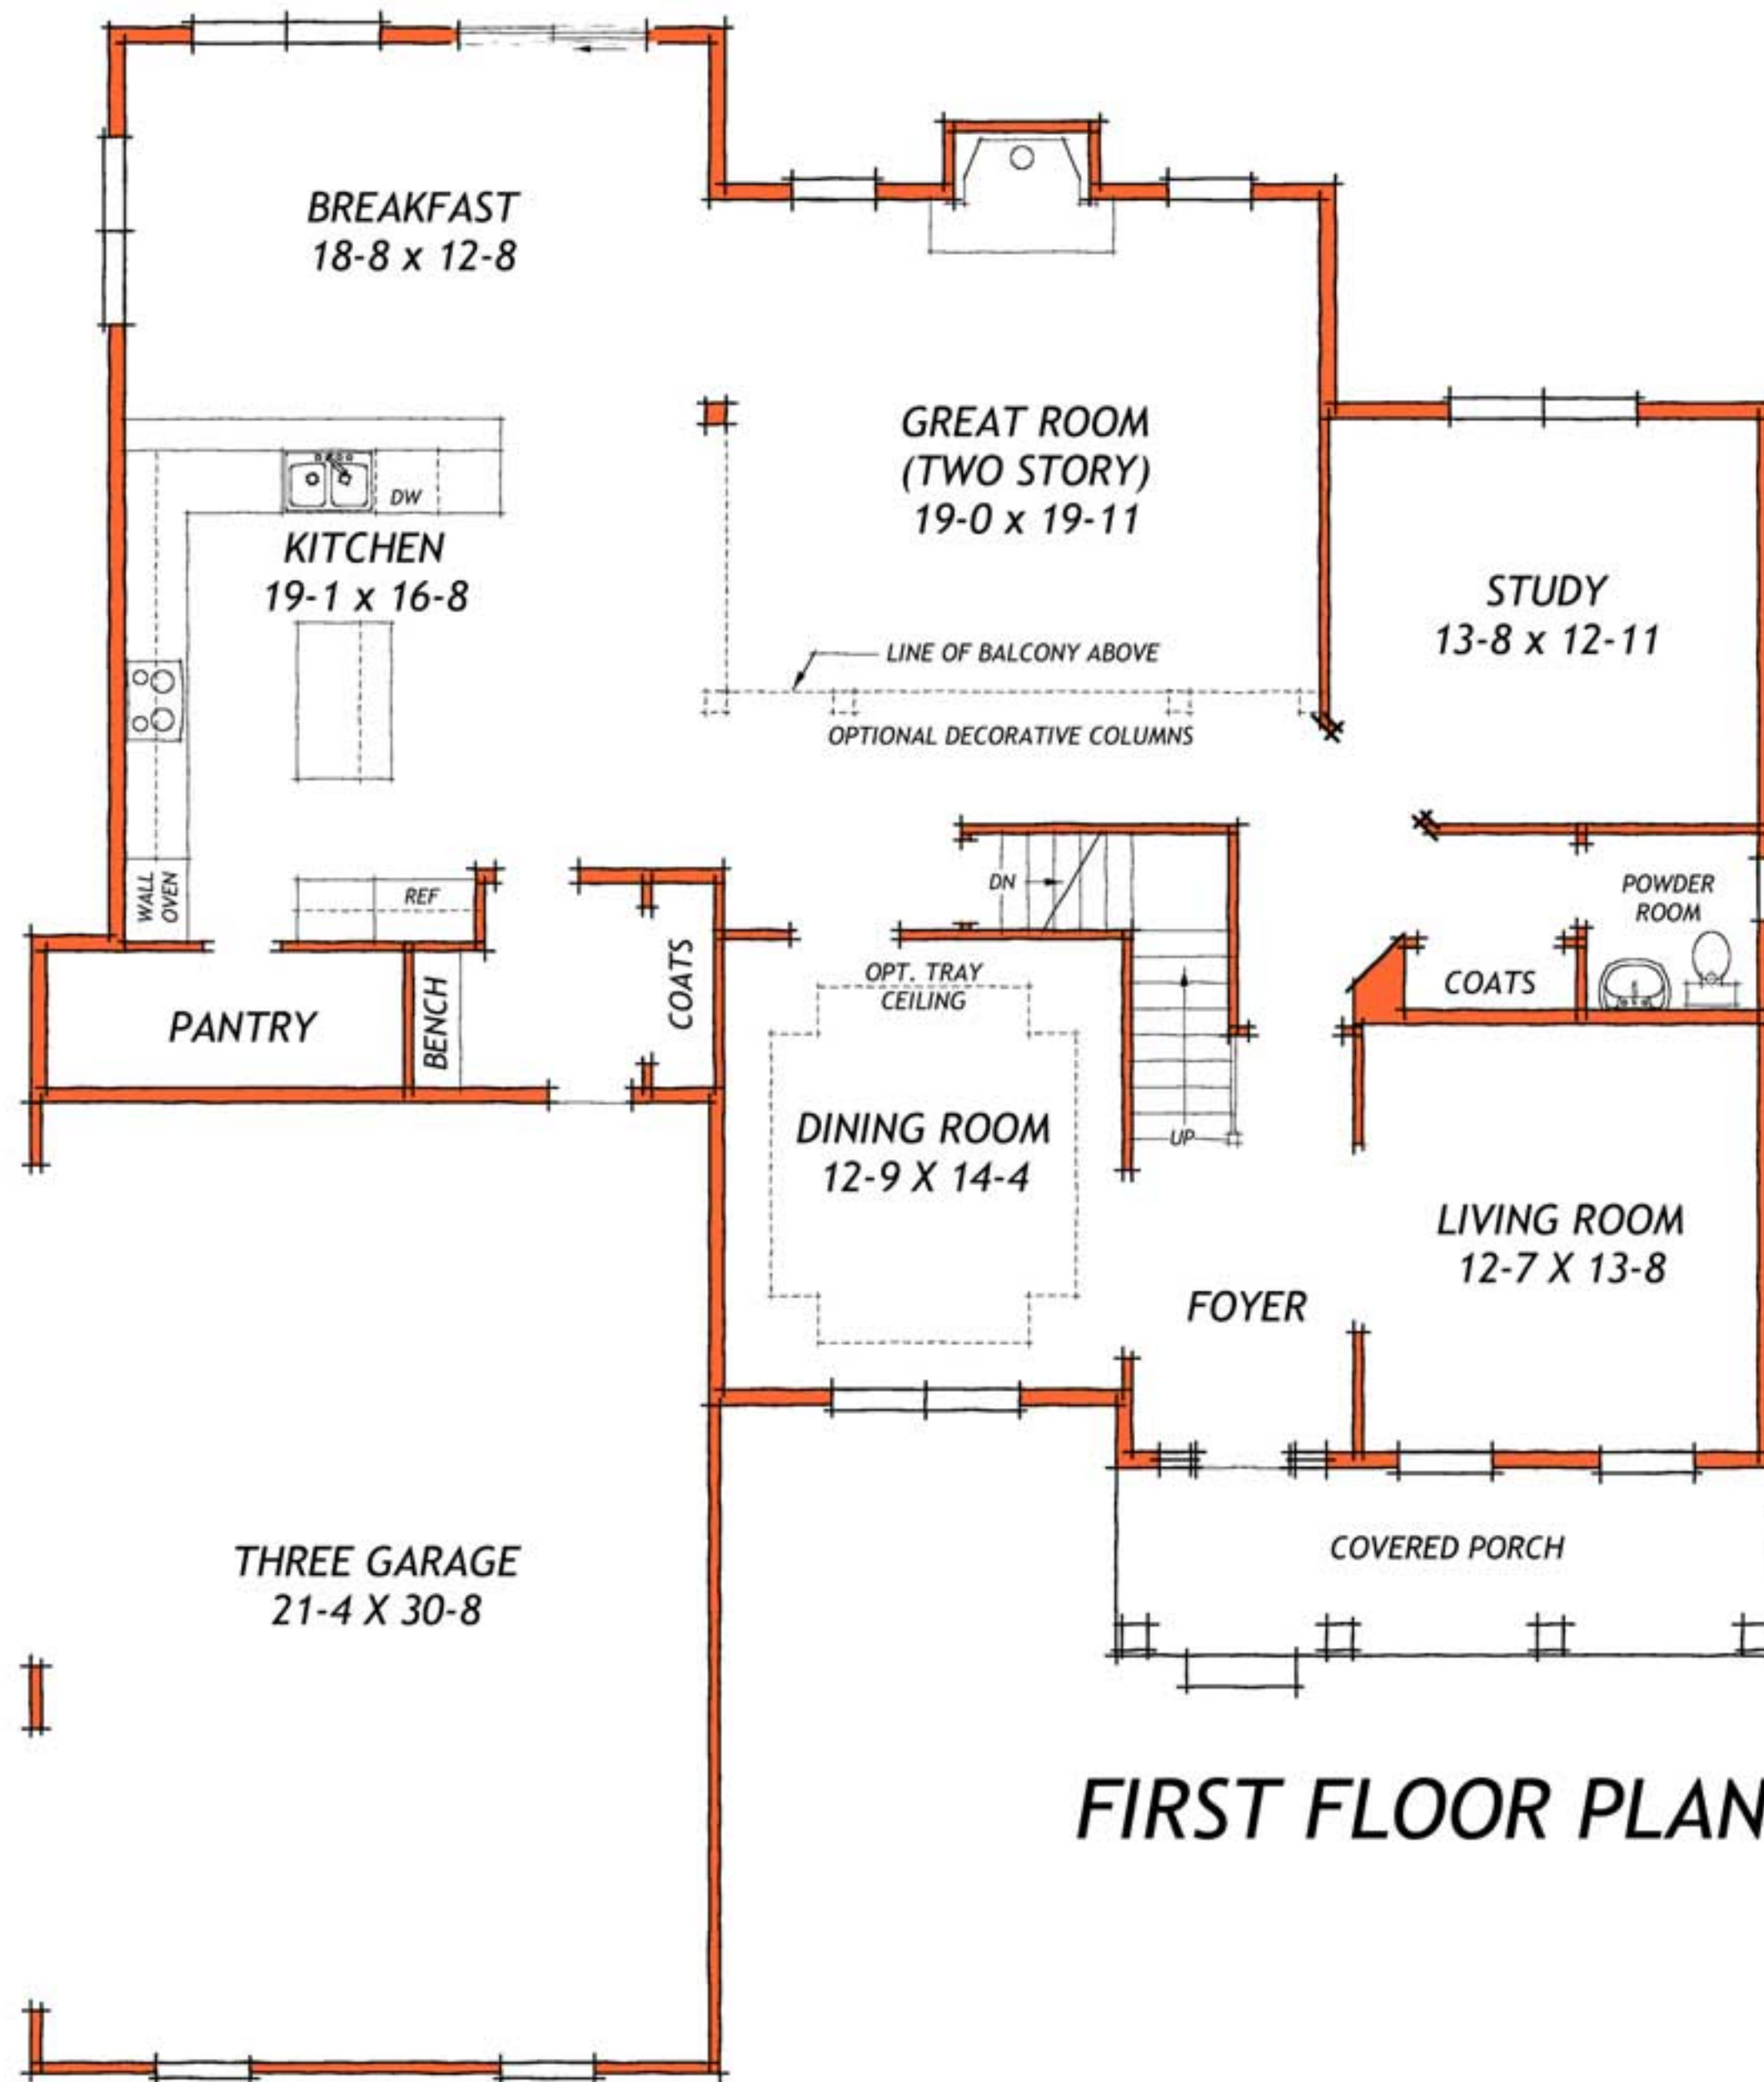

The Berkshire Collection

Country Farmhouse

Dale Kunkel

The Berkshire Collection

First Floor Plan

Square Feet:

First Floor	1,711
Second Floor	1,662
Second Floor Volume	394
Breakfast Room Option	233
Total	4,000

Overall Dimensions:
55'-8" Wide x 65'-4" Deep

The Berkshire Collection

Second Floor Plan

SECOND FLOOR PLAN