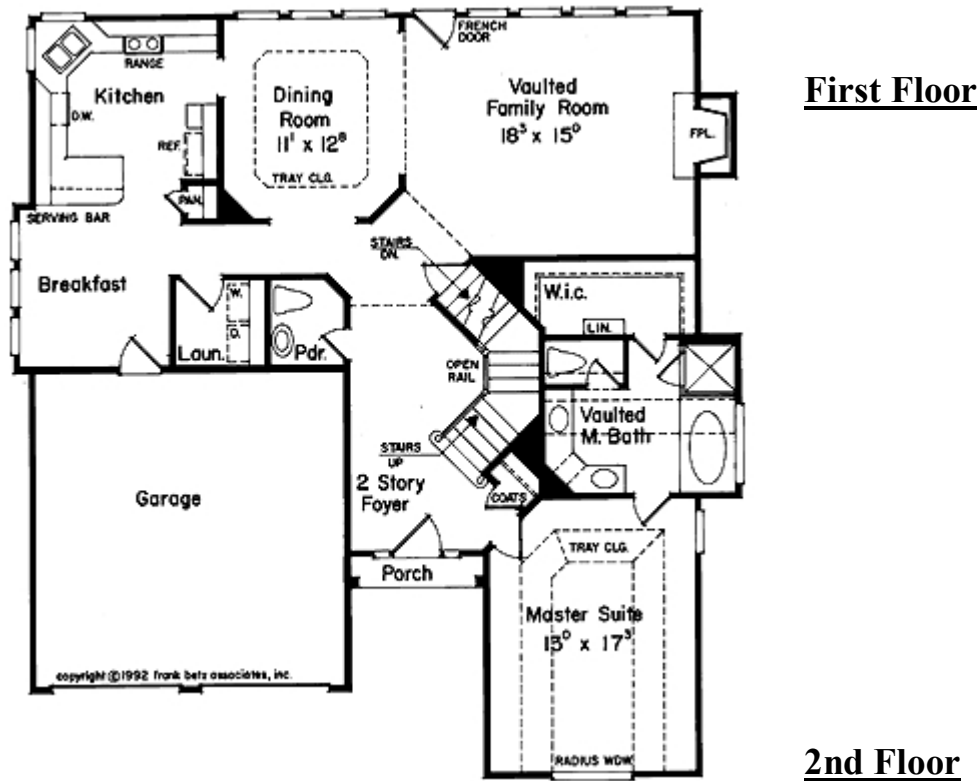

THE BROOKVIEW

Main Level:1,426
Second Level:574
Total:2,000 Sq. Ft.

Bedrooms:4
Baths:2
Half Baths:1
Width:45'
Depth:48'
Stories:2
Garage Bays:2

- Fireplace
- 1st floor Master
- Formal Dining Room
- Kitchen - Country/Family
- Family Room
- Split Bedrooms
- Expandable