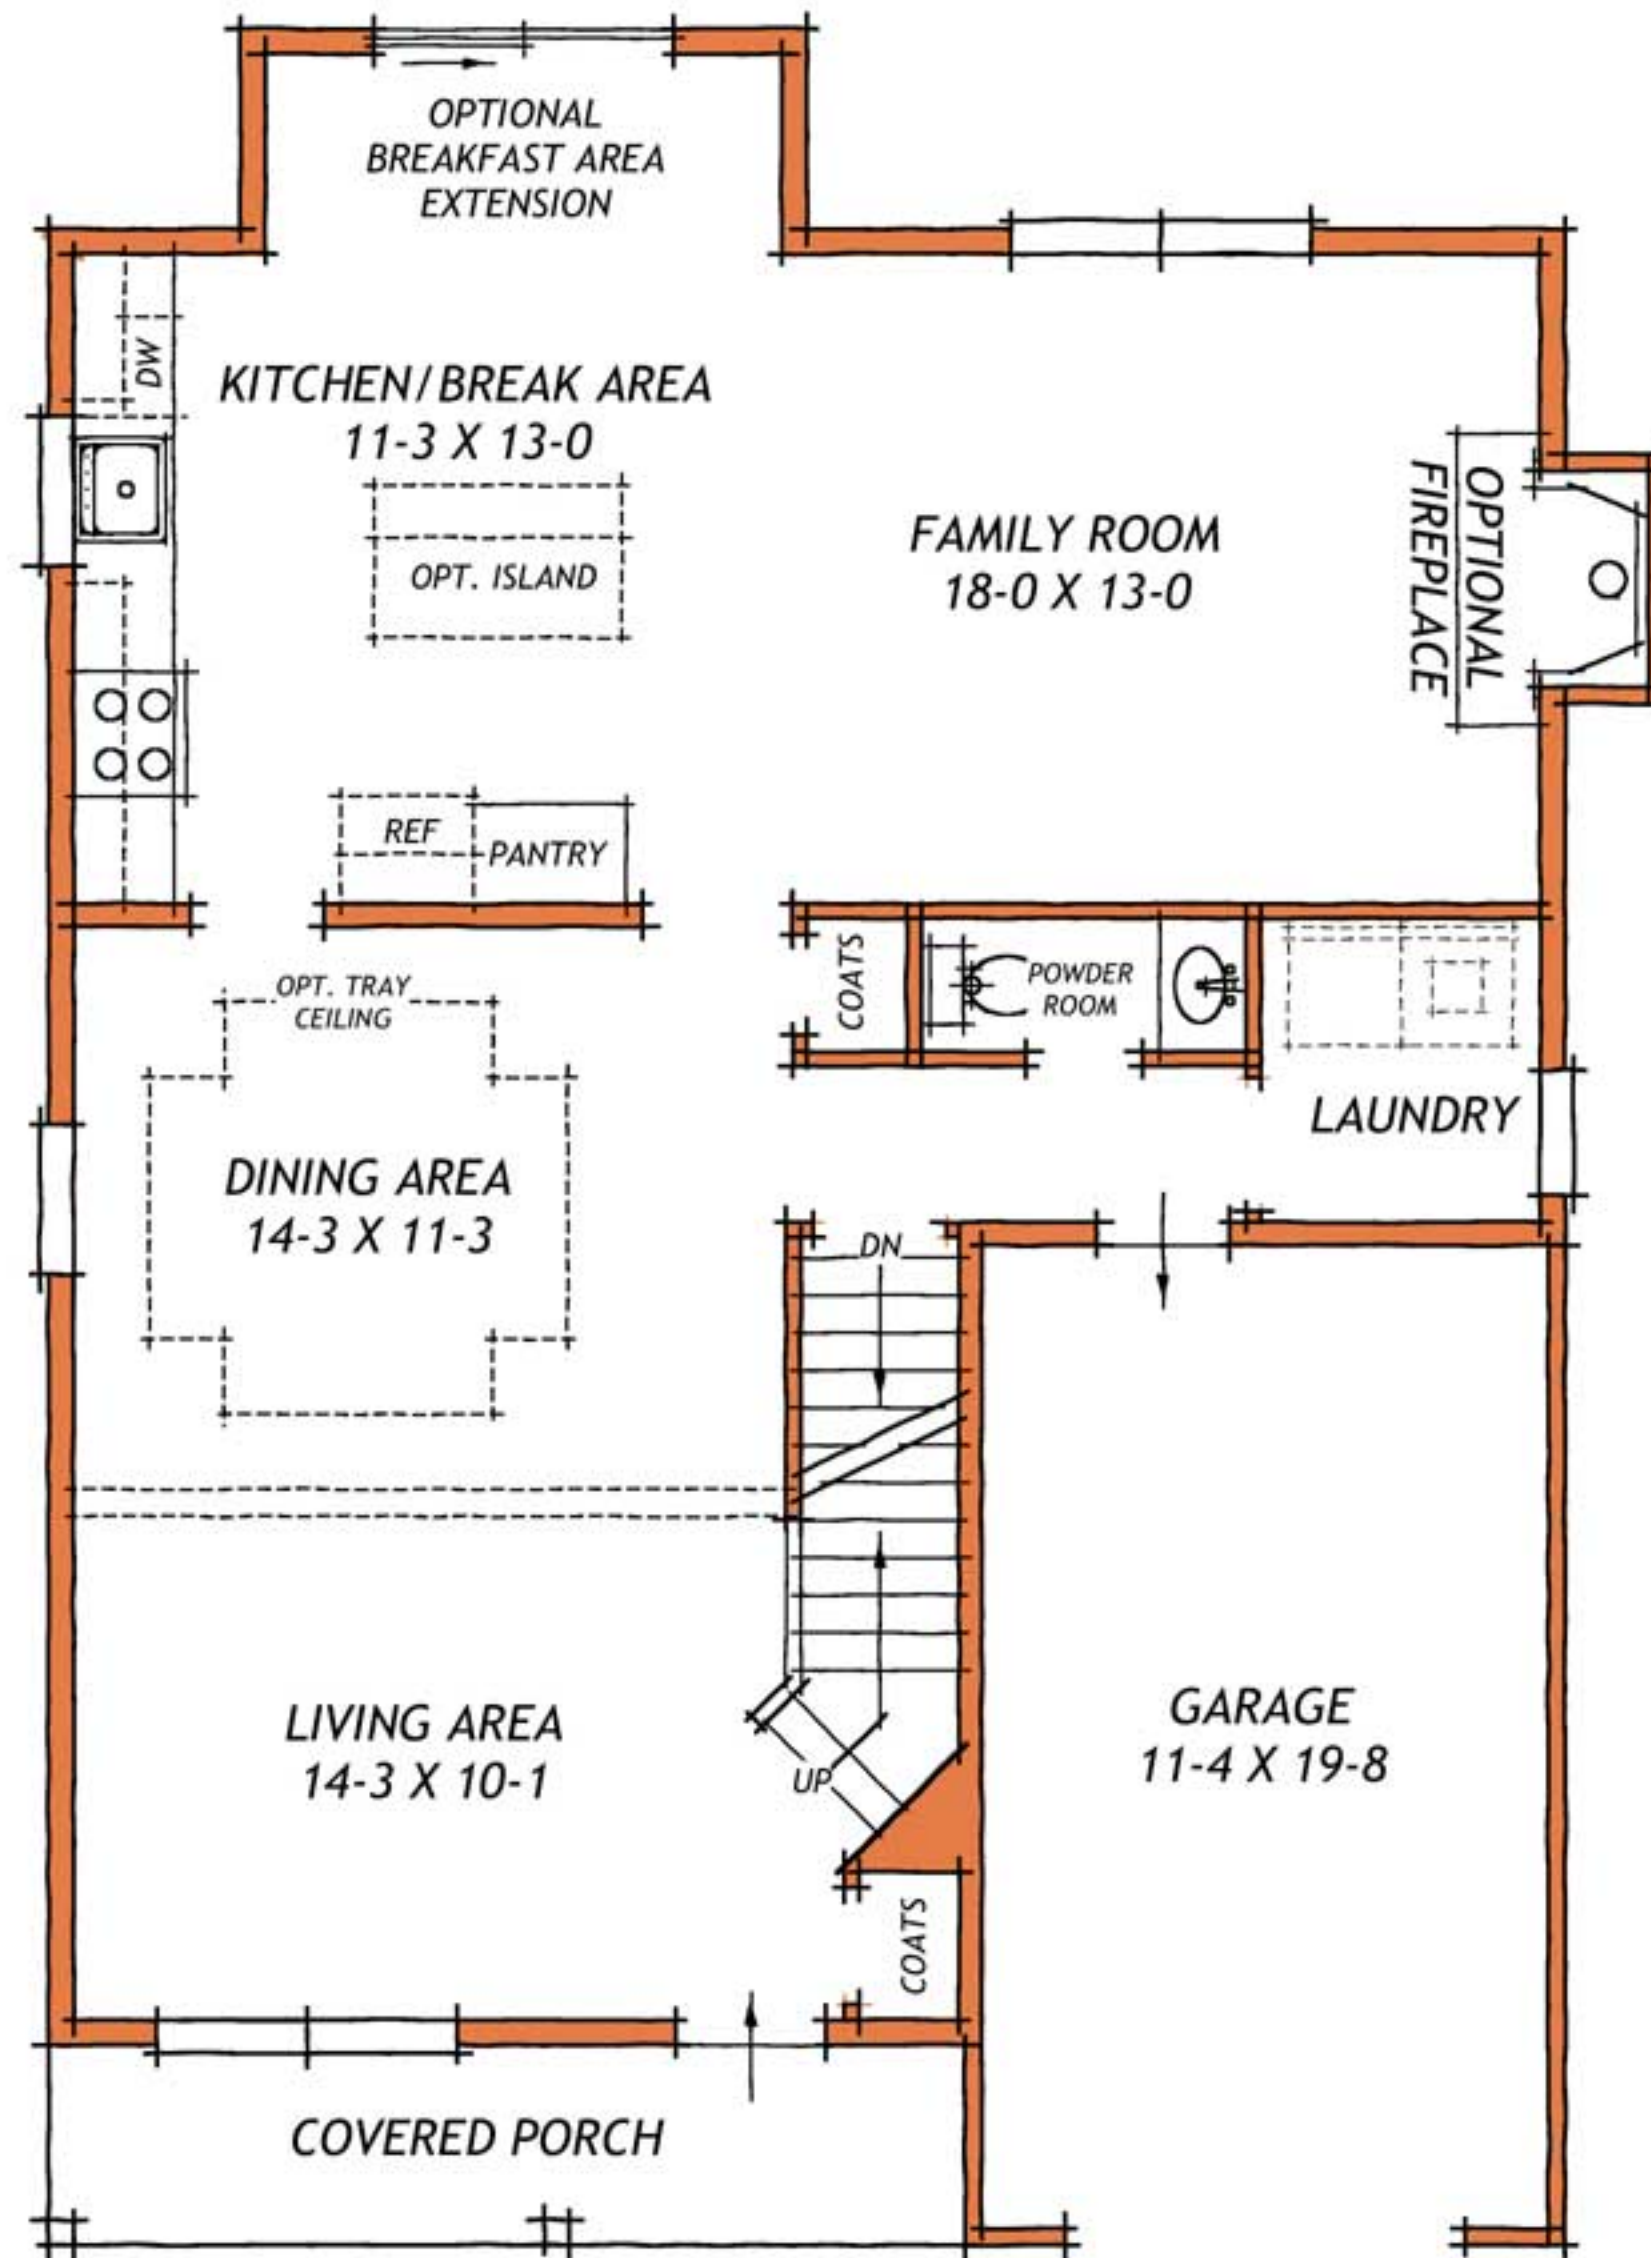

# Somerdale Collection

Country Manor 1

© 2014 - All Rights Reserved.

Shown With Available Options

# Somerdale Country Manor 1

## First Floor Plan

FIRST FLOOR PLAN

<b>SQUARE FEET:</b>	
FIRST FLOOR	915
SECOND FLOOR	1,053
VOLUME	53
TOTAL	2,021
OPT. BREAKFAST AREA	45
FOOTPRINT: 30'-4" X 40'-4"	

## Second Floor Plan

SECOND FLOOR PLAN