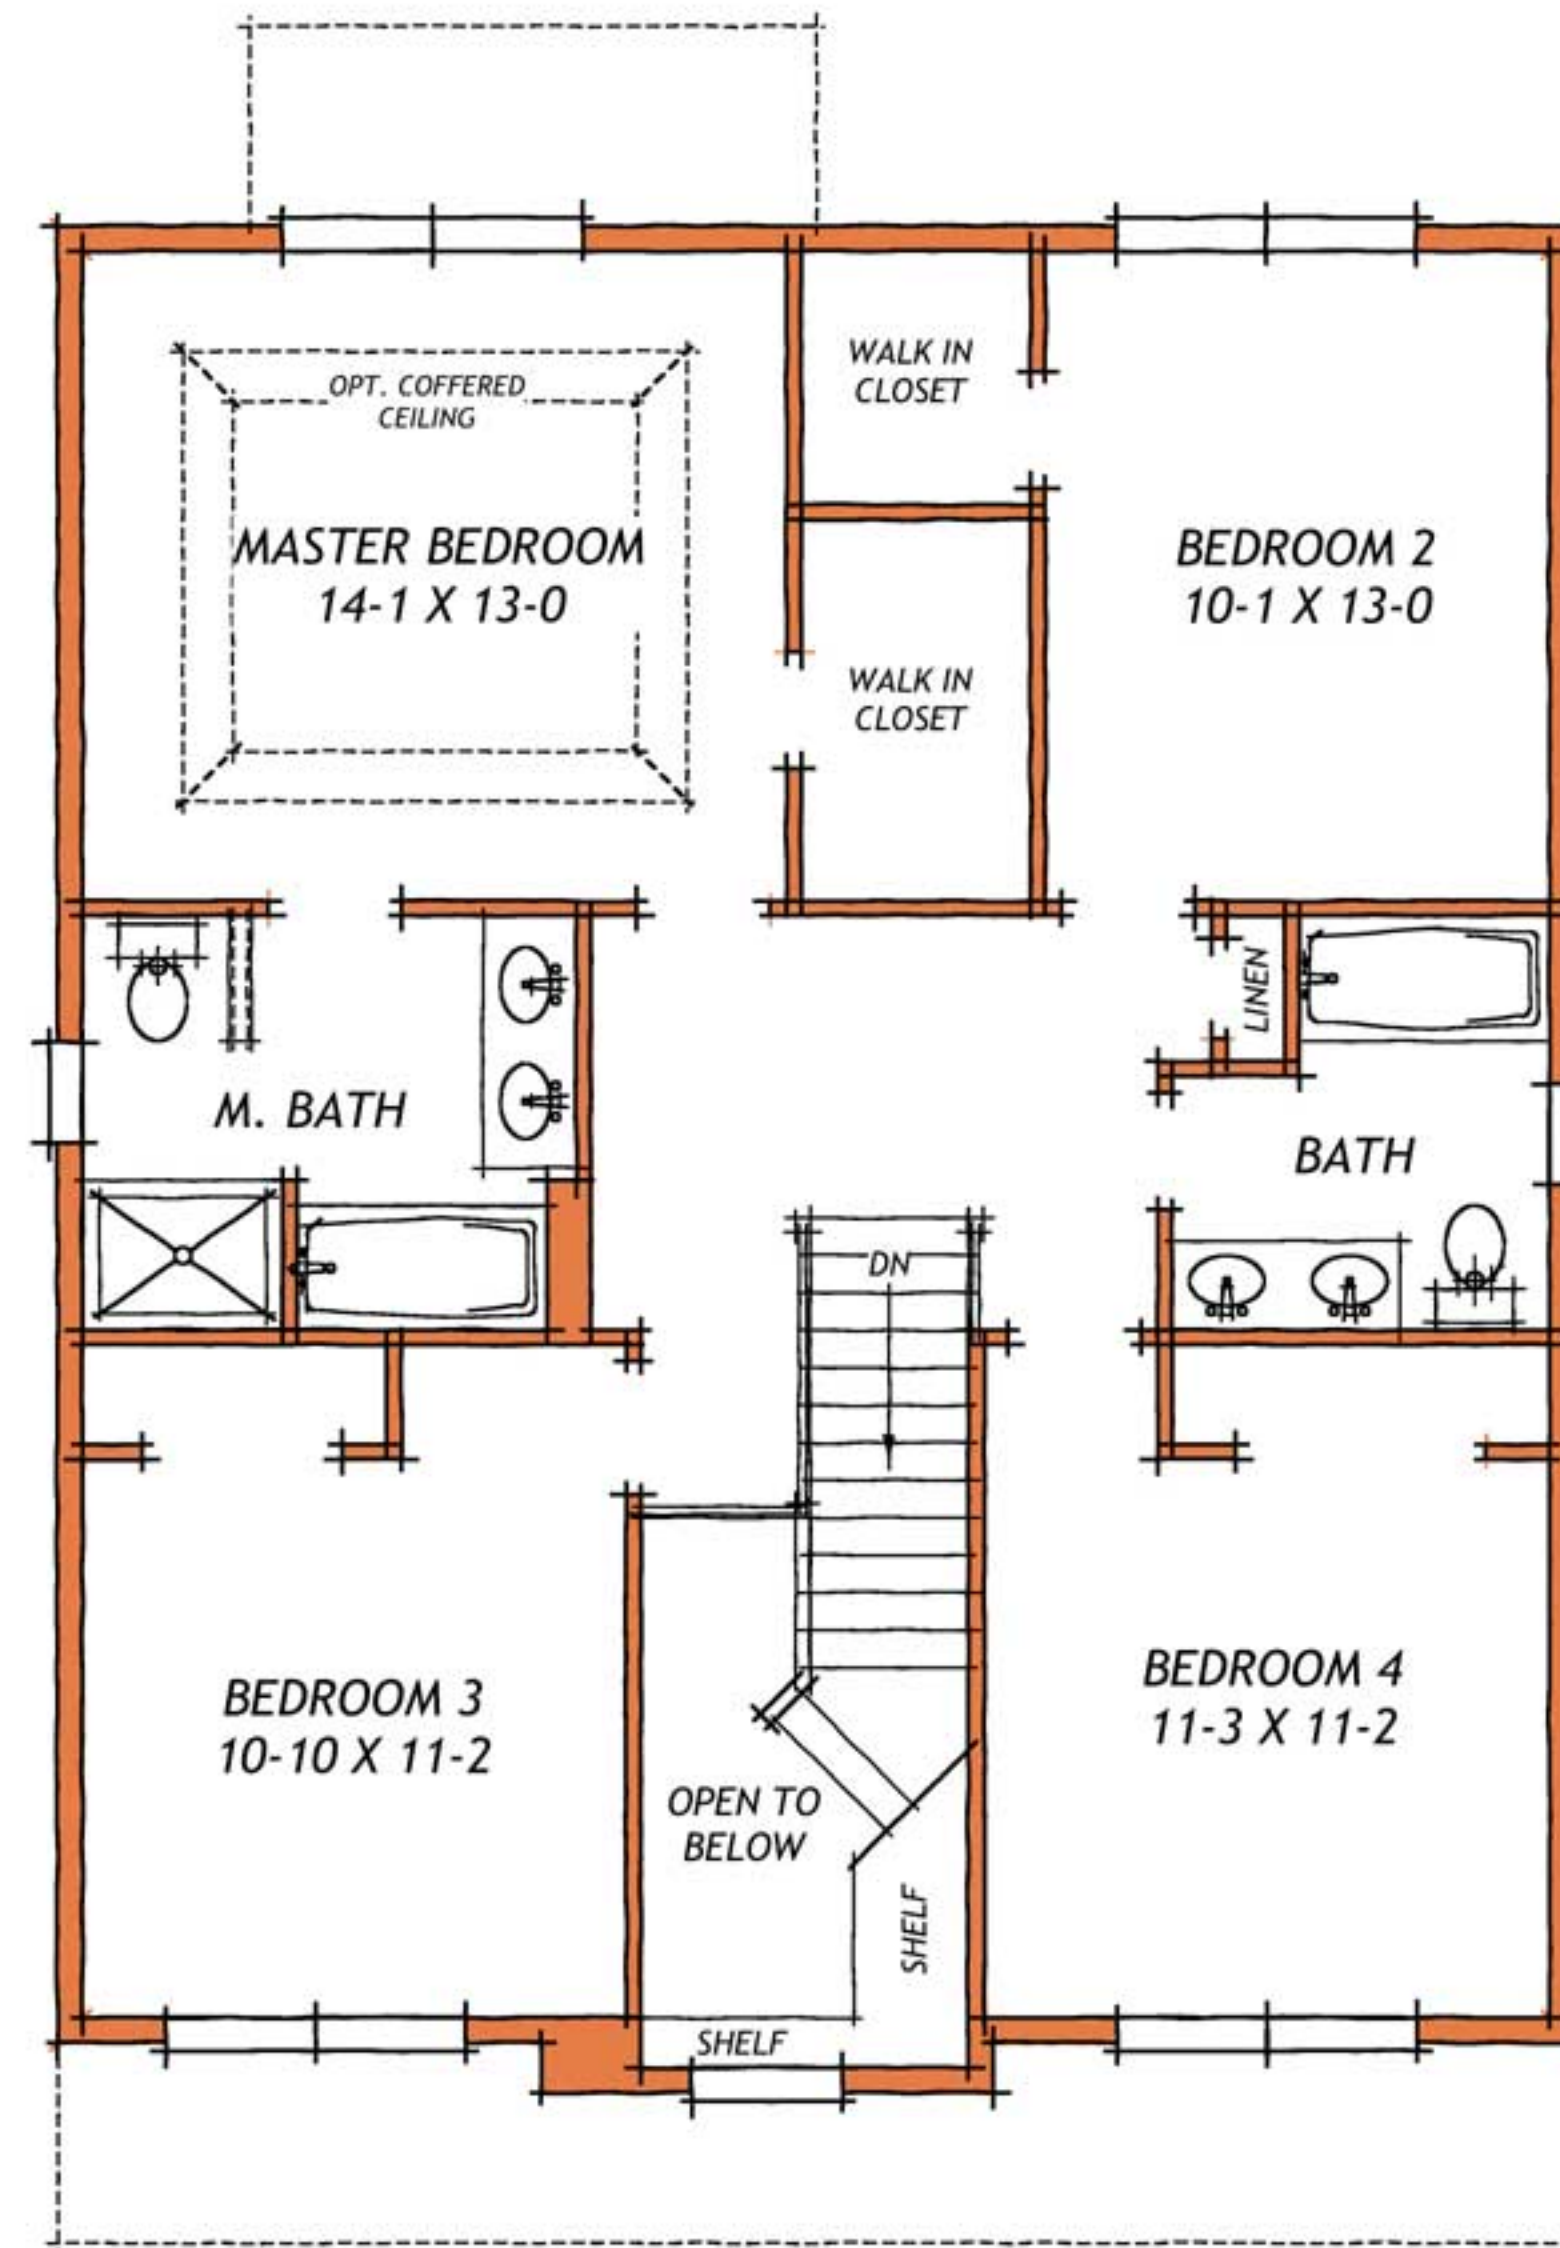

## First Floor Plan

FIRST FLOOR PLAN

<b>SQUARE FEET:</b>	
FIRST FLOOR	915
SECOND FLOOR	1,053
VOLUME	53
TOTAL	2,021
OPT. BREAKFAST AREA	45
FOOTPRINT: 30'-4" X 40'-4"	

# Somerdale Country Manor 1

## Second Floor Plan

SECOND FLOOR PLAN