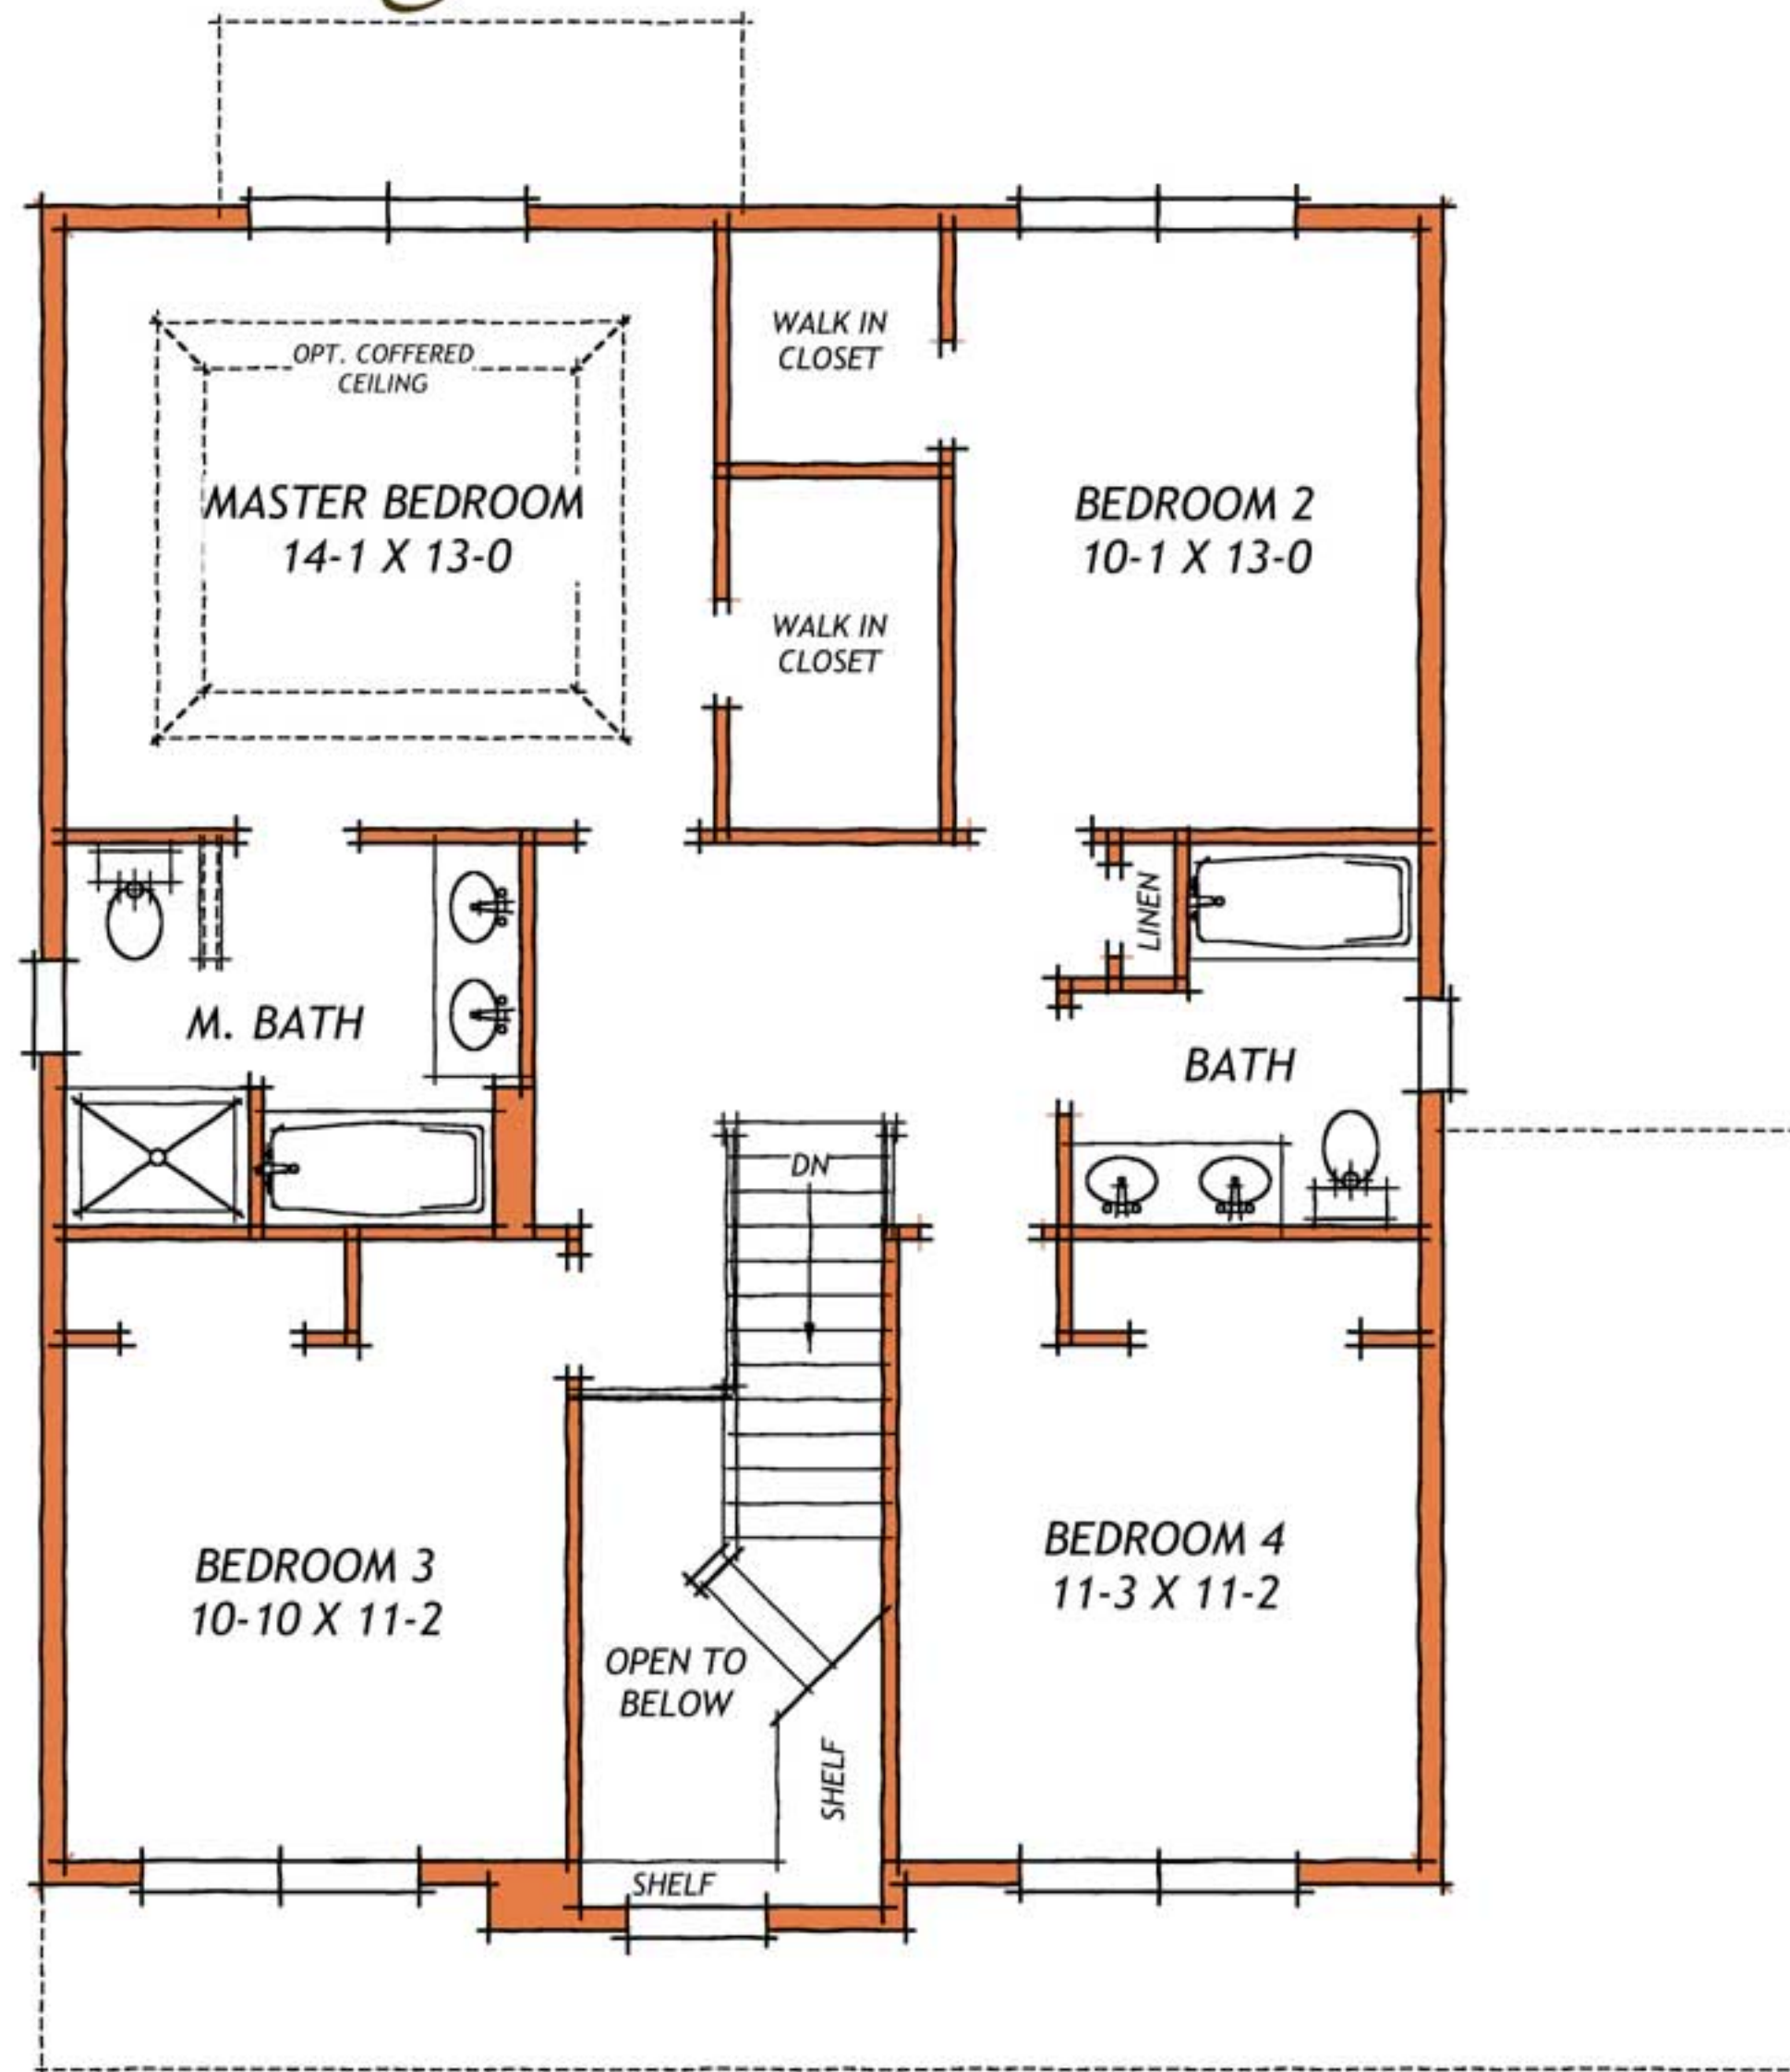

Somerdale Collection

Country Manor 2

Dale Kunkel

Somerdale Country Manor 2

First Floor Plan

SQUARE FEET:	
FIRST FLOOR	915
SECOND FLOOR	1,053
VOLUME	53
TOTAL	2,021

OPT. BREAKFAST AREA 45

FOOTPRINT: 38'-4" X 40'-4"

FIRST FLOOR PLAN

Somerdale Country Manor 2

Second Floor Plan

SECOND FLOOR PLAN