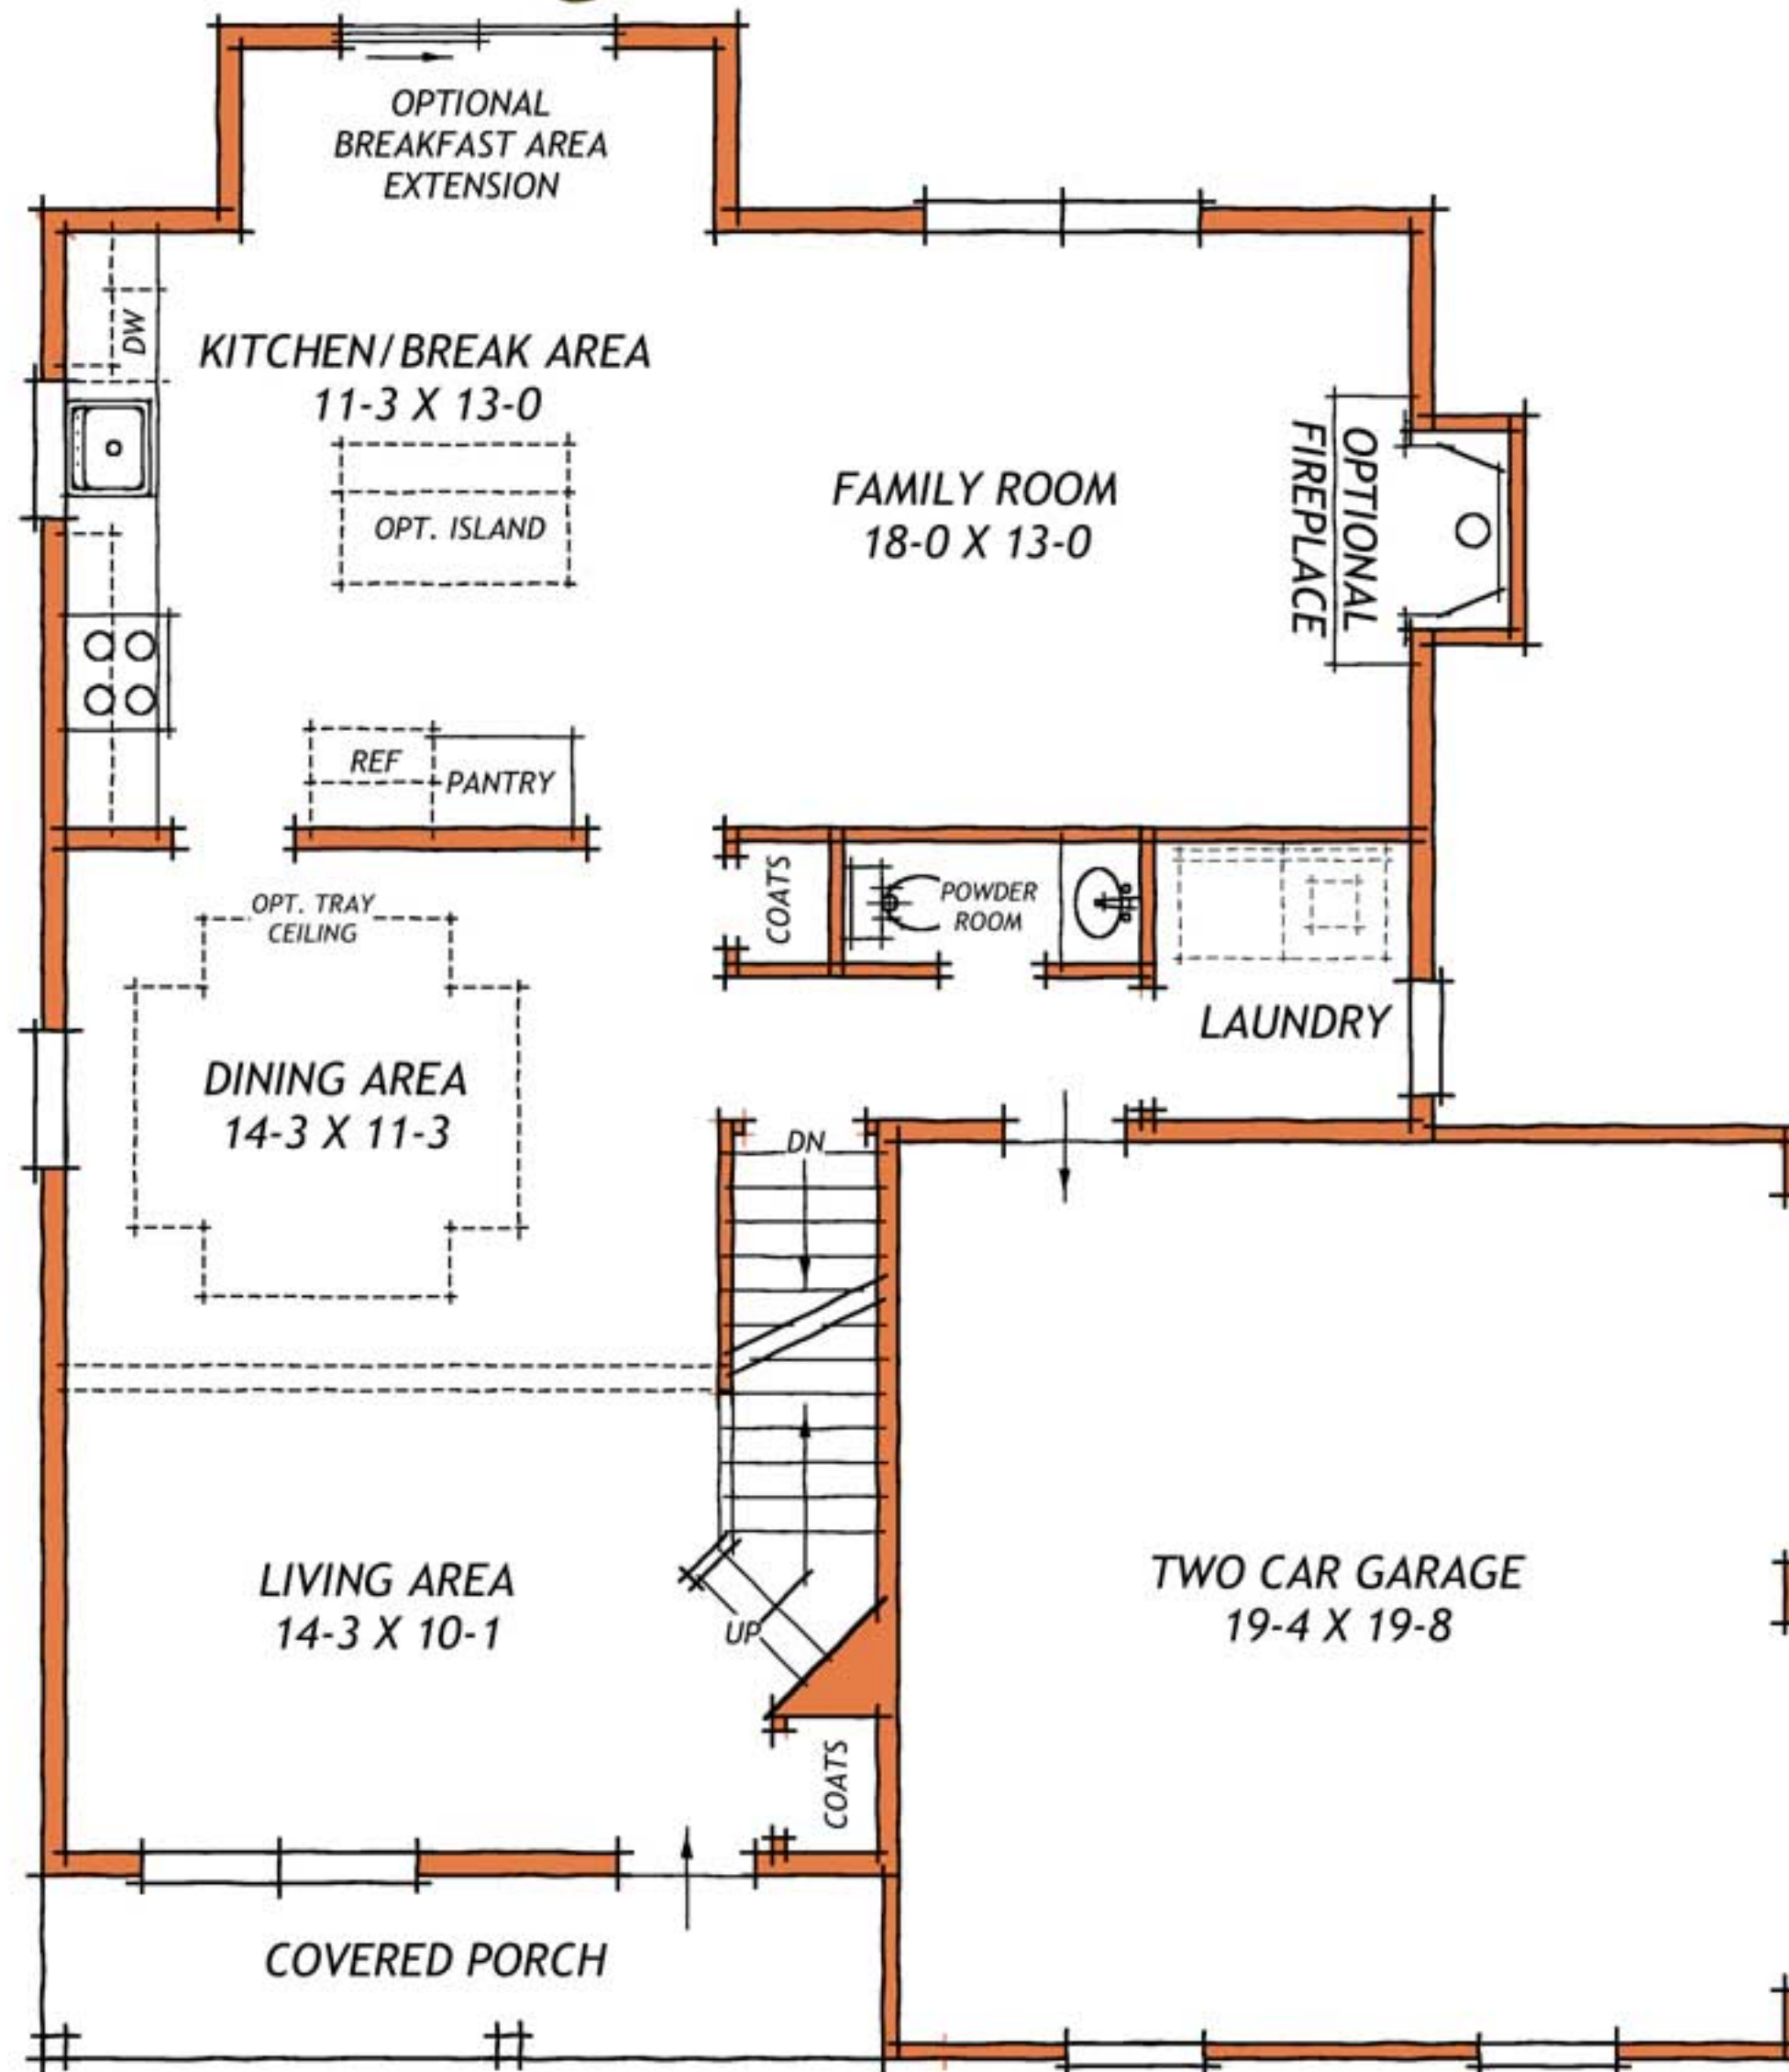

Somerdale Collection

Country Manor 2

Dale Kunkel

Somerdale Country Manor 2

First Floor Plan

SQUARE FEET:	
FIRST FLOOR	915
SECOND FLOOR	1,053
VOLUME	53
TOTAL	2,021

OPT. BREAKFAST AREA 45

FOOTPRINT: 38'-4" X 40'-4"

FIRST FLOOR PLAN

Somerdale Country Manor 2

Second Floor Plan

SECOND FLOOR PLAN