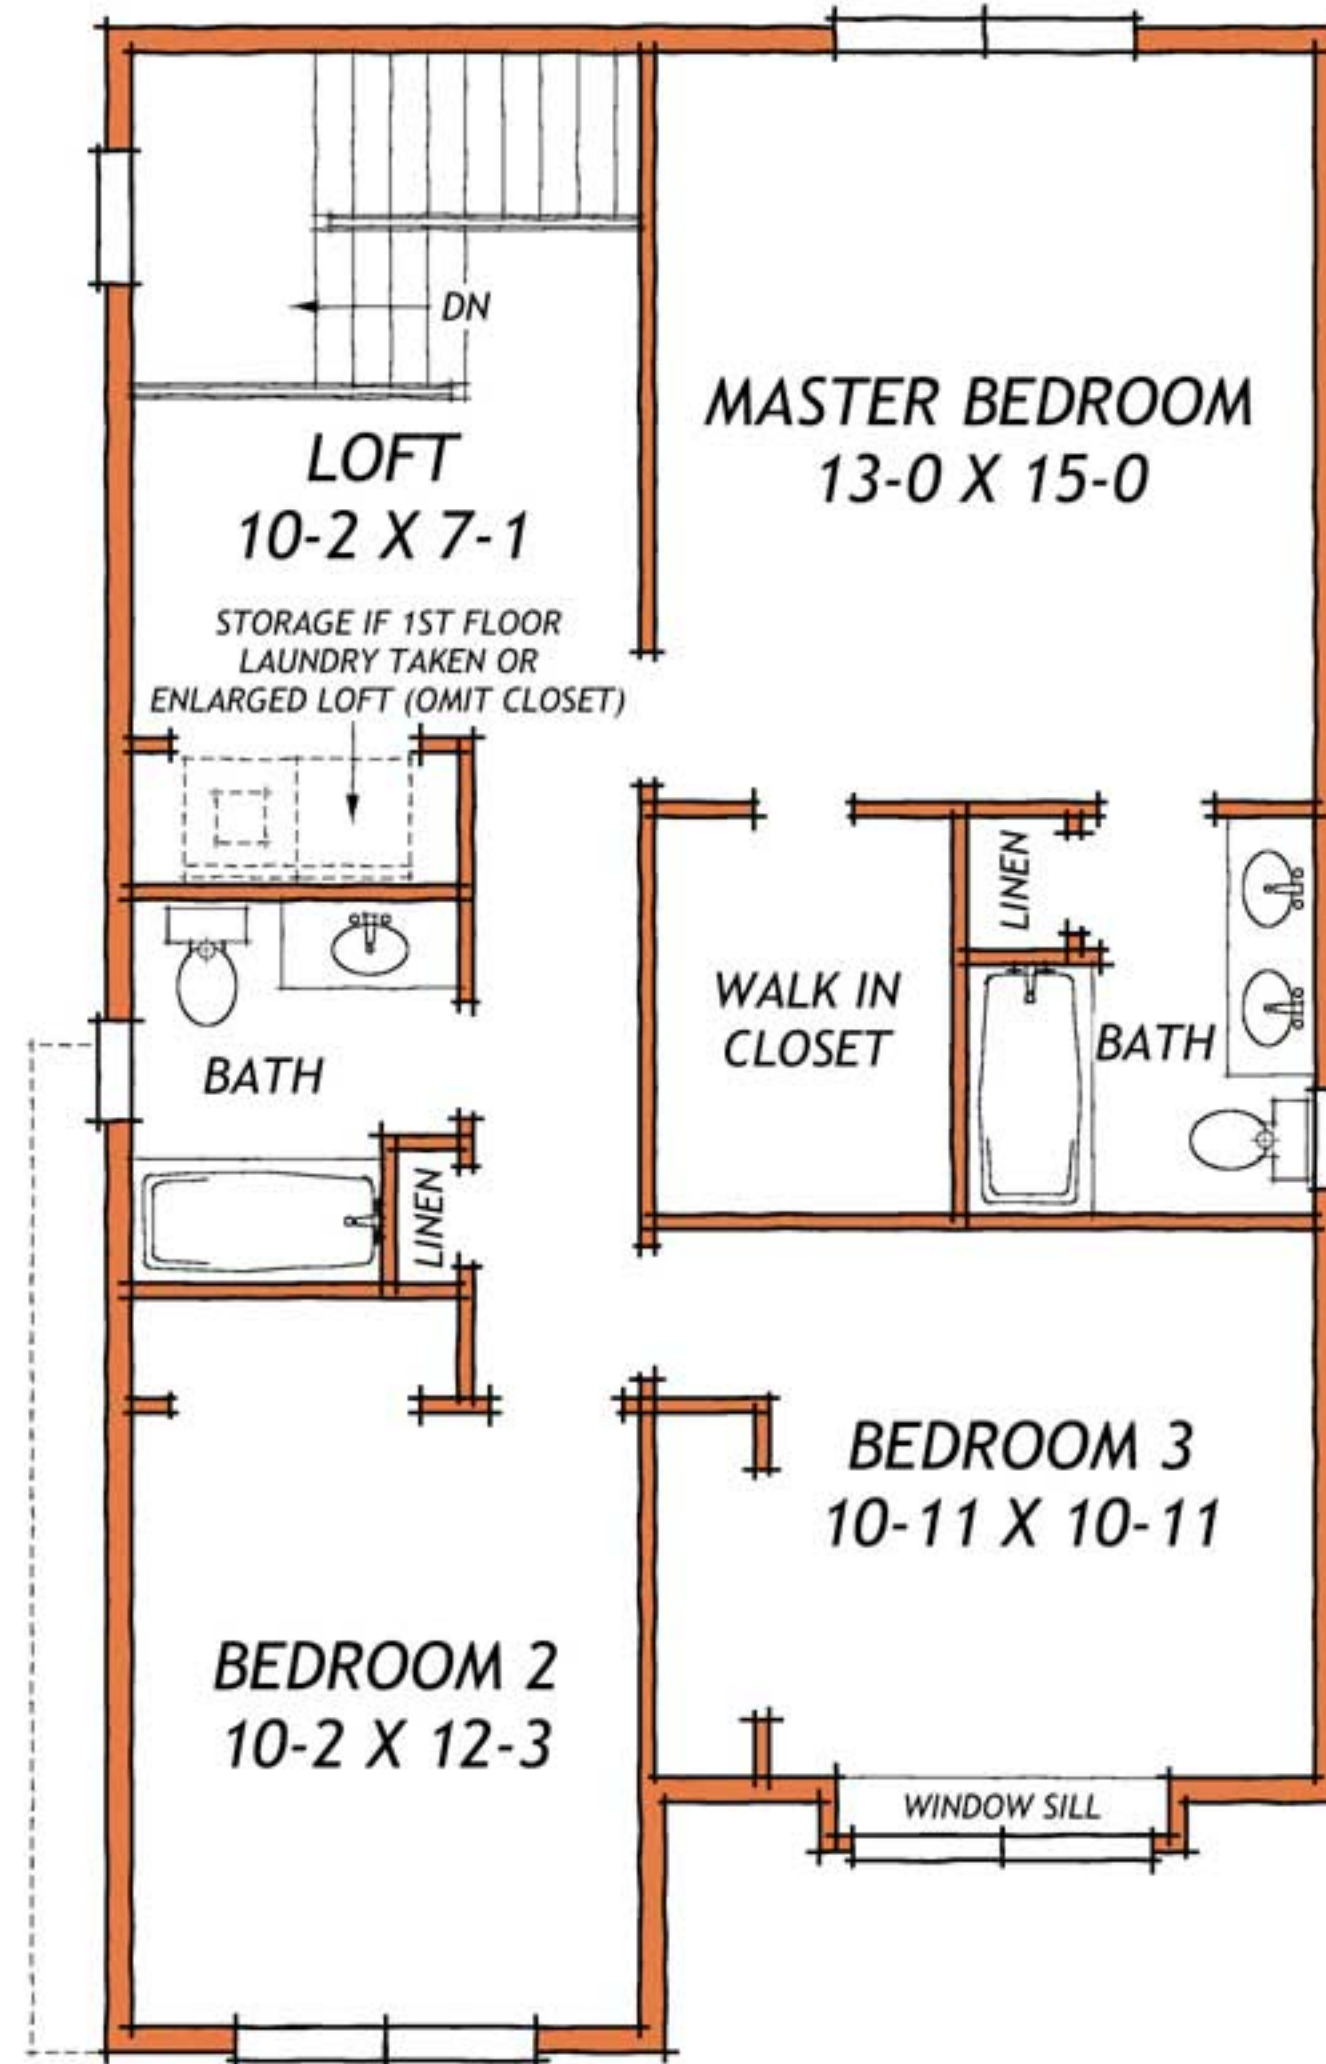

Stanford Collection

Traditional

Dale Kunkel

Stanford Traditional

First Floor Plan

FIRST FLOOR PLAN

SQUARE FEET:

FIRST FLOOR	717
SECOND FLOOR	932
TOTAL	1,649

FOOTPRINT: 26'-2" X 40'-6"

Stanford Traditional

Second Floor Plan

SECOND FLOOR PLAN