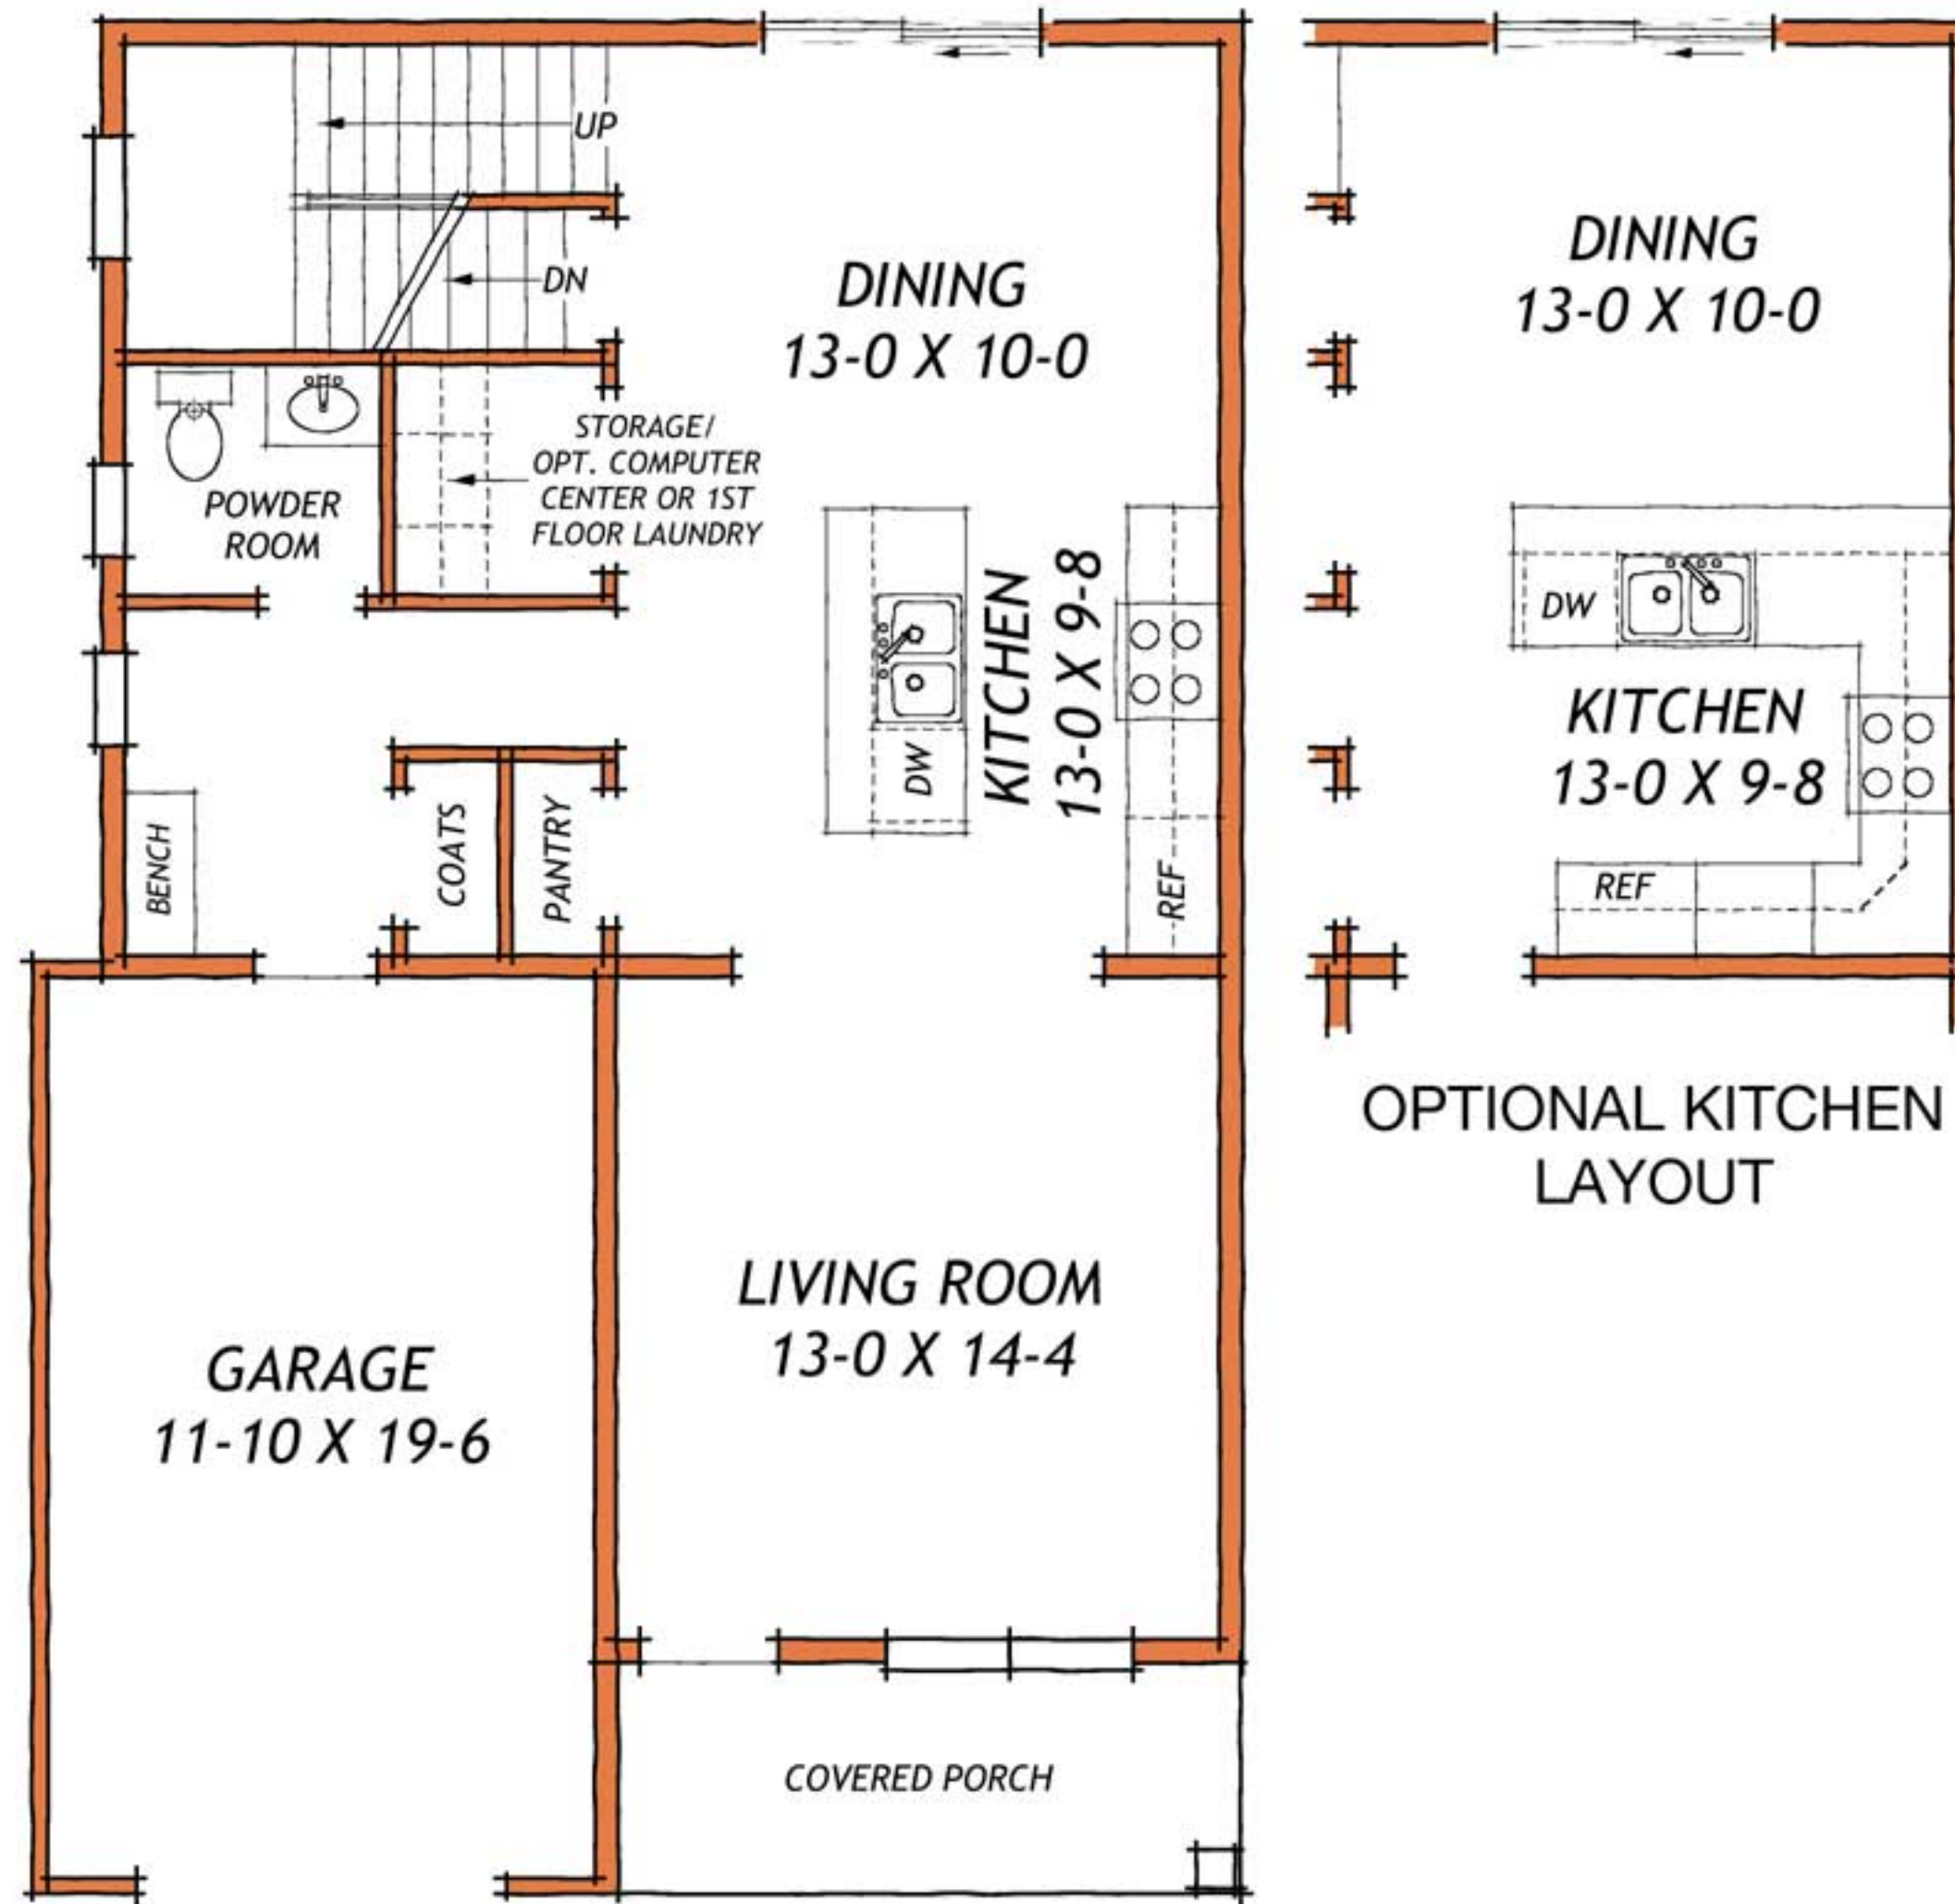

Stanford Collection

Traditional

Dale Kunkel

Stanford Traditional

First Floor Plan

FIRST FLOOR PLAN

SQUARE FEET:

FIRST FLOOR	717
SECOND FLOOR	932
TOTAL	1,649

FOOTPRINT: 26'-2" X 40'-6"

Stanford Traditional

Second Floor Plan

SECOND FLOOR PLAN