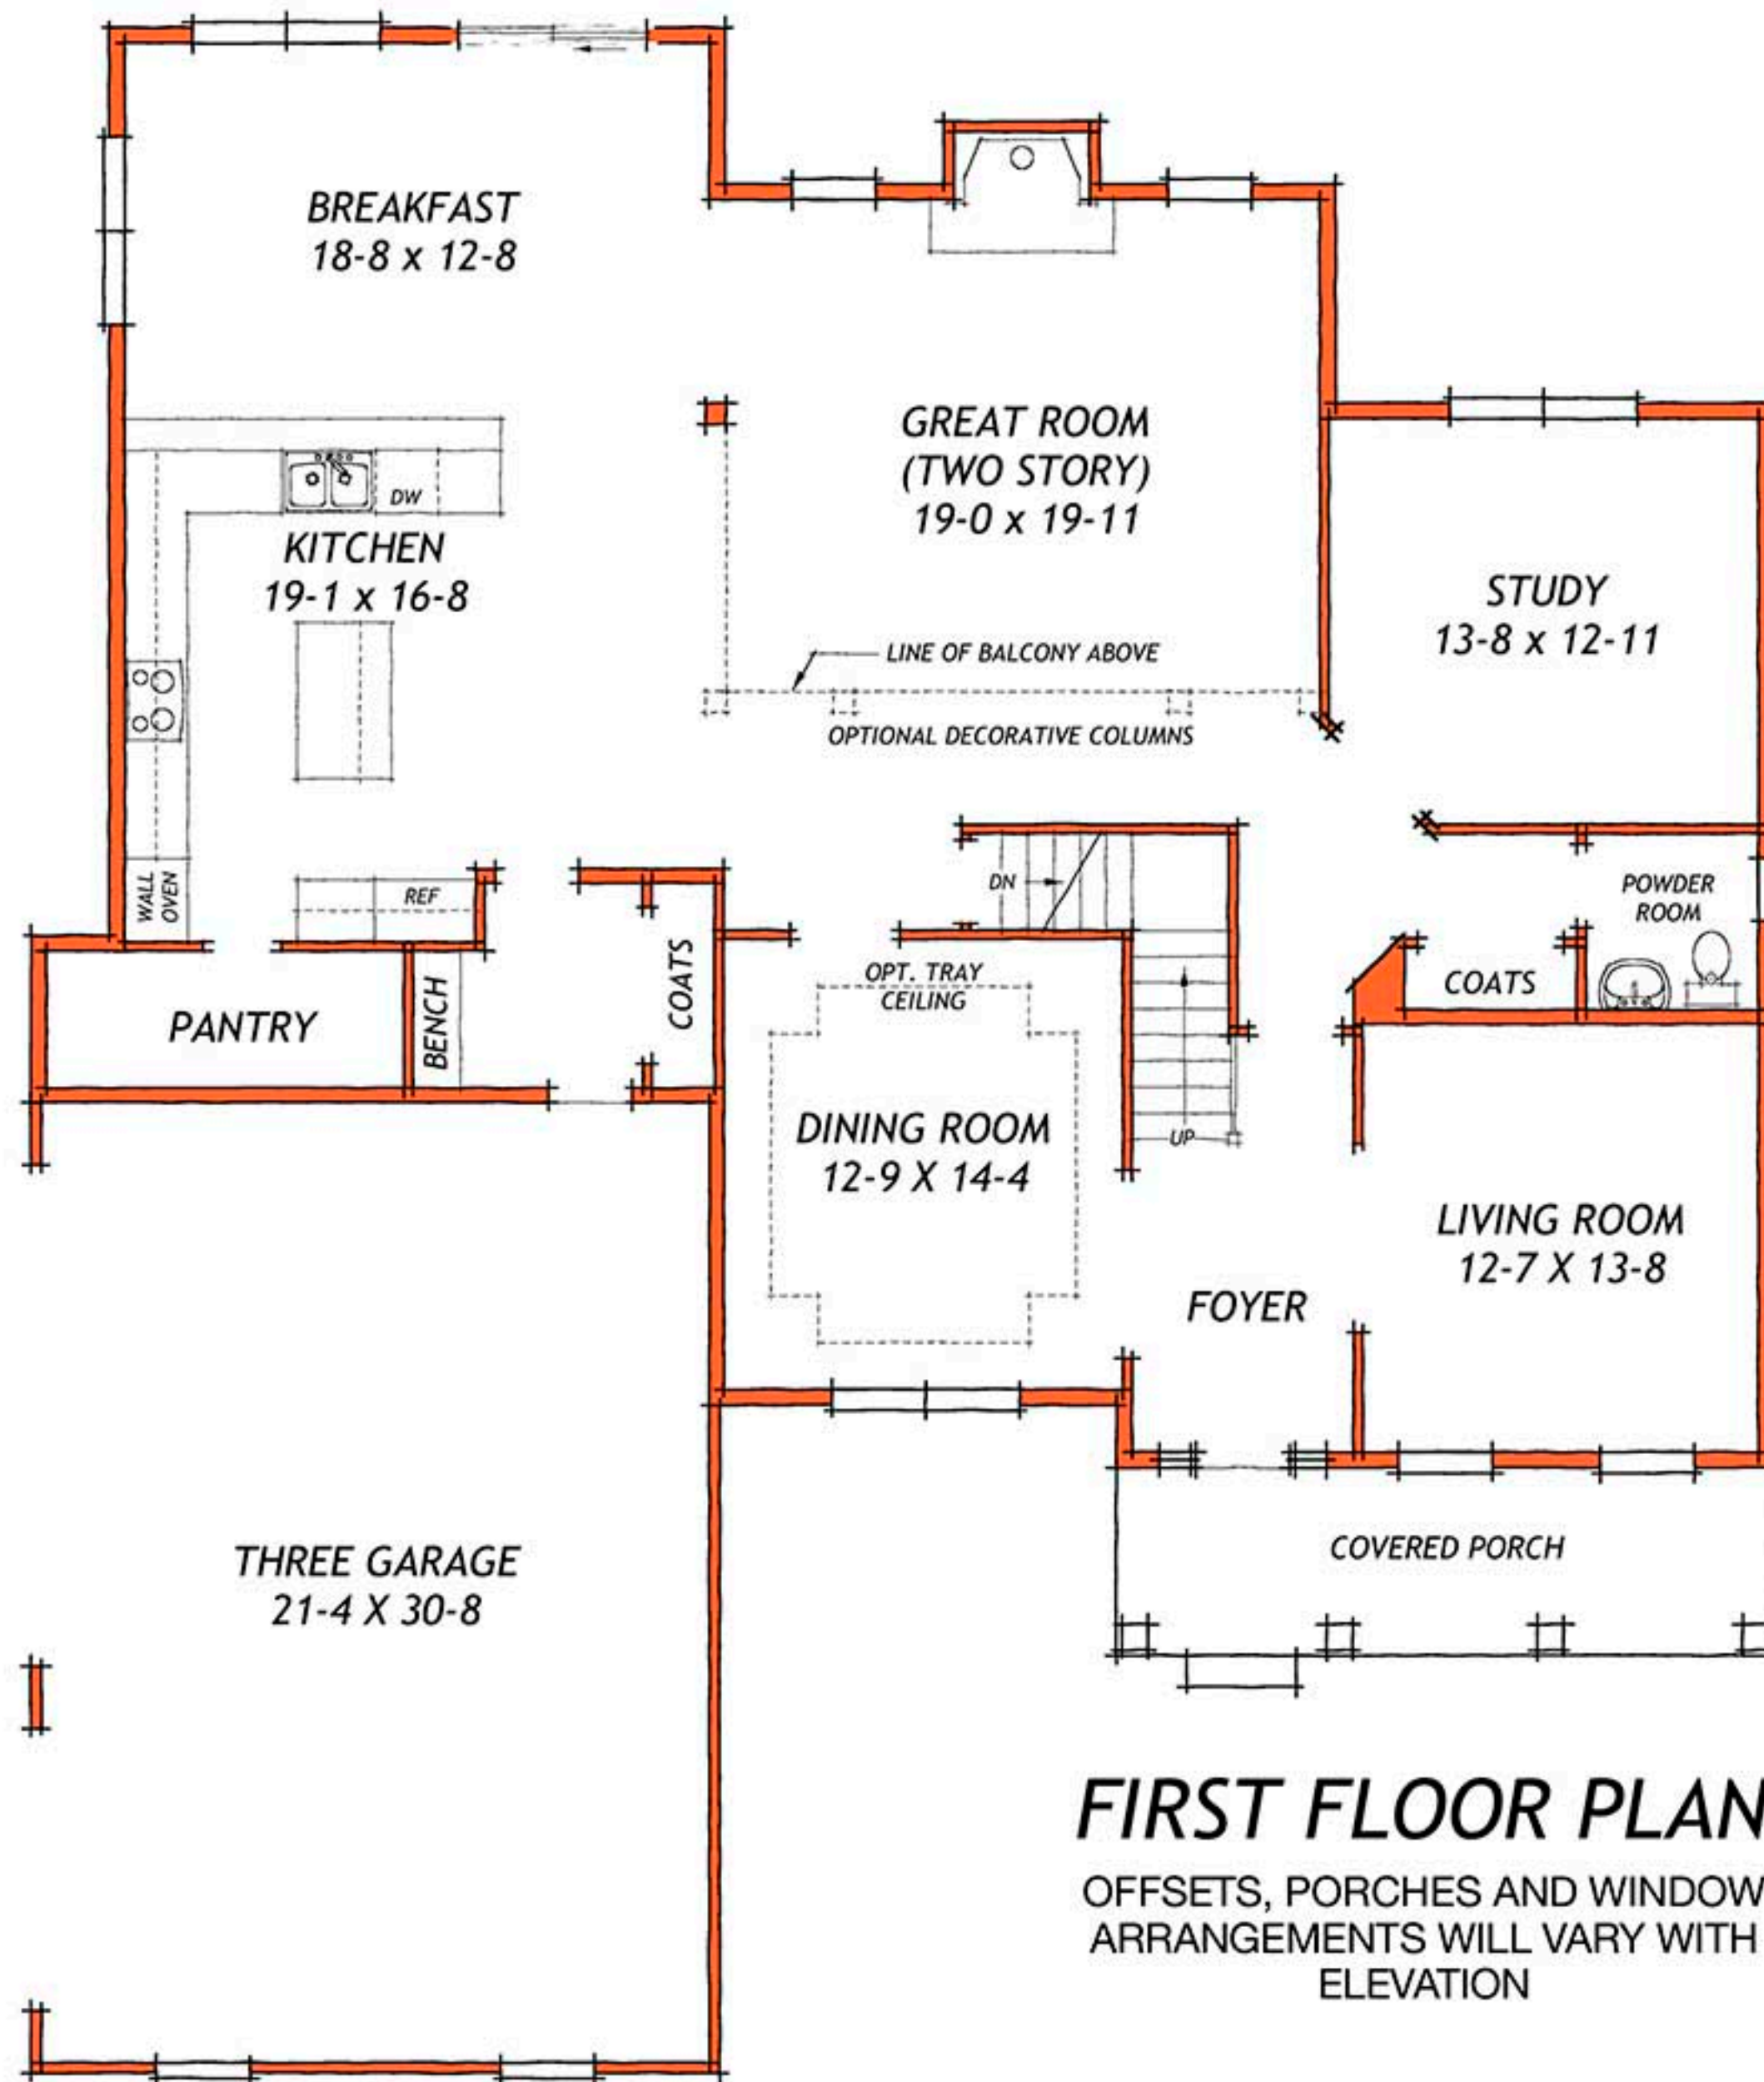

# *The Berkshire Collection*

Country Farmhouse Elevation

## First Floor Plan

**Square Feet:**

First Floor	1,711
Second Floor	1,662
Second Floor Volume	394
Breakfast Room Option	233
<b>Total</b>	<b>4,000</b>

**Overall Dimensions:**  
55'-8" Wide x 65'-4" Deep

### FIRST FLOOR PLAN

OFFSETS, PORCHES AND WINDOW ARRANGEMENTS WILL VARY WITH ELEVATION

## Second Floor Plan