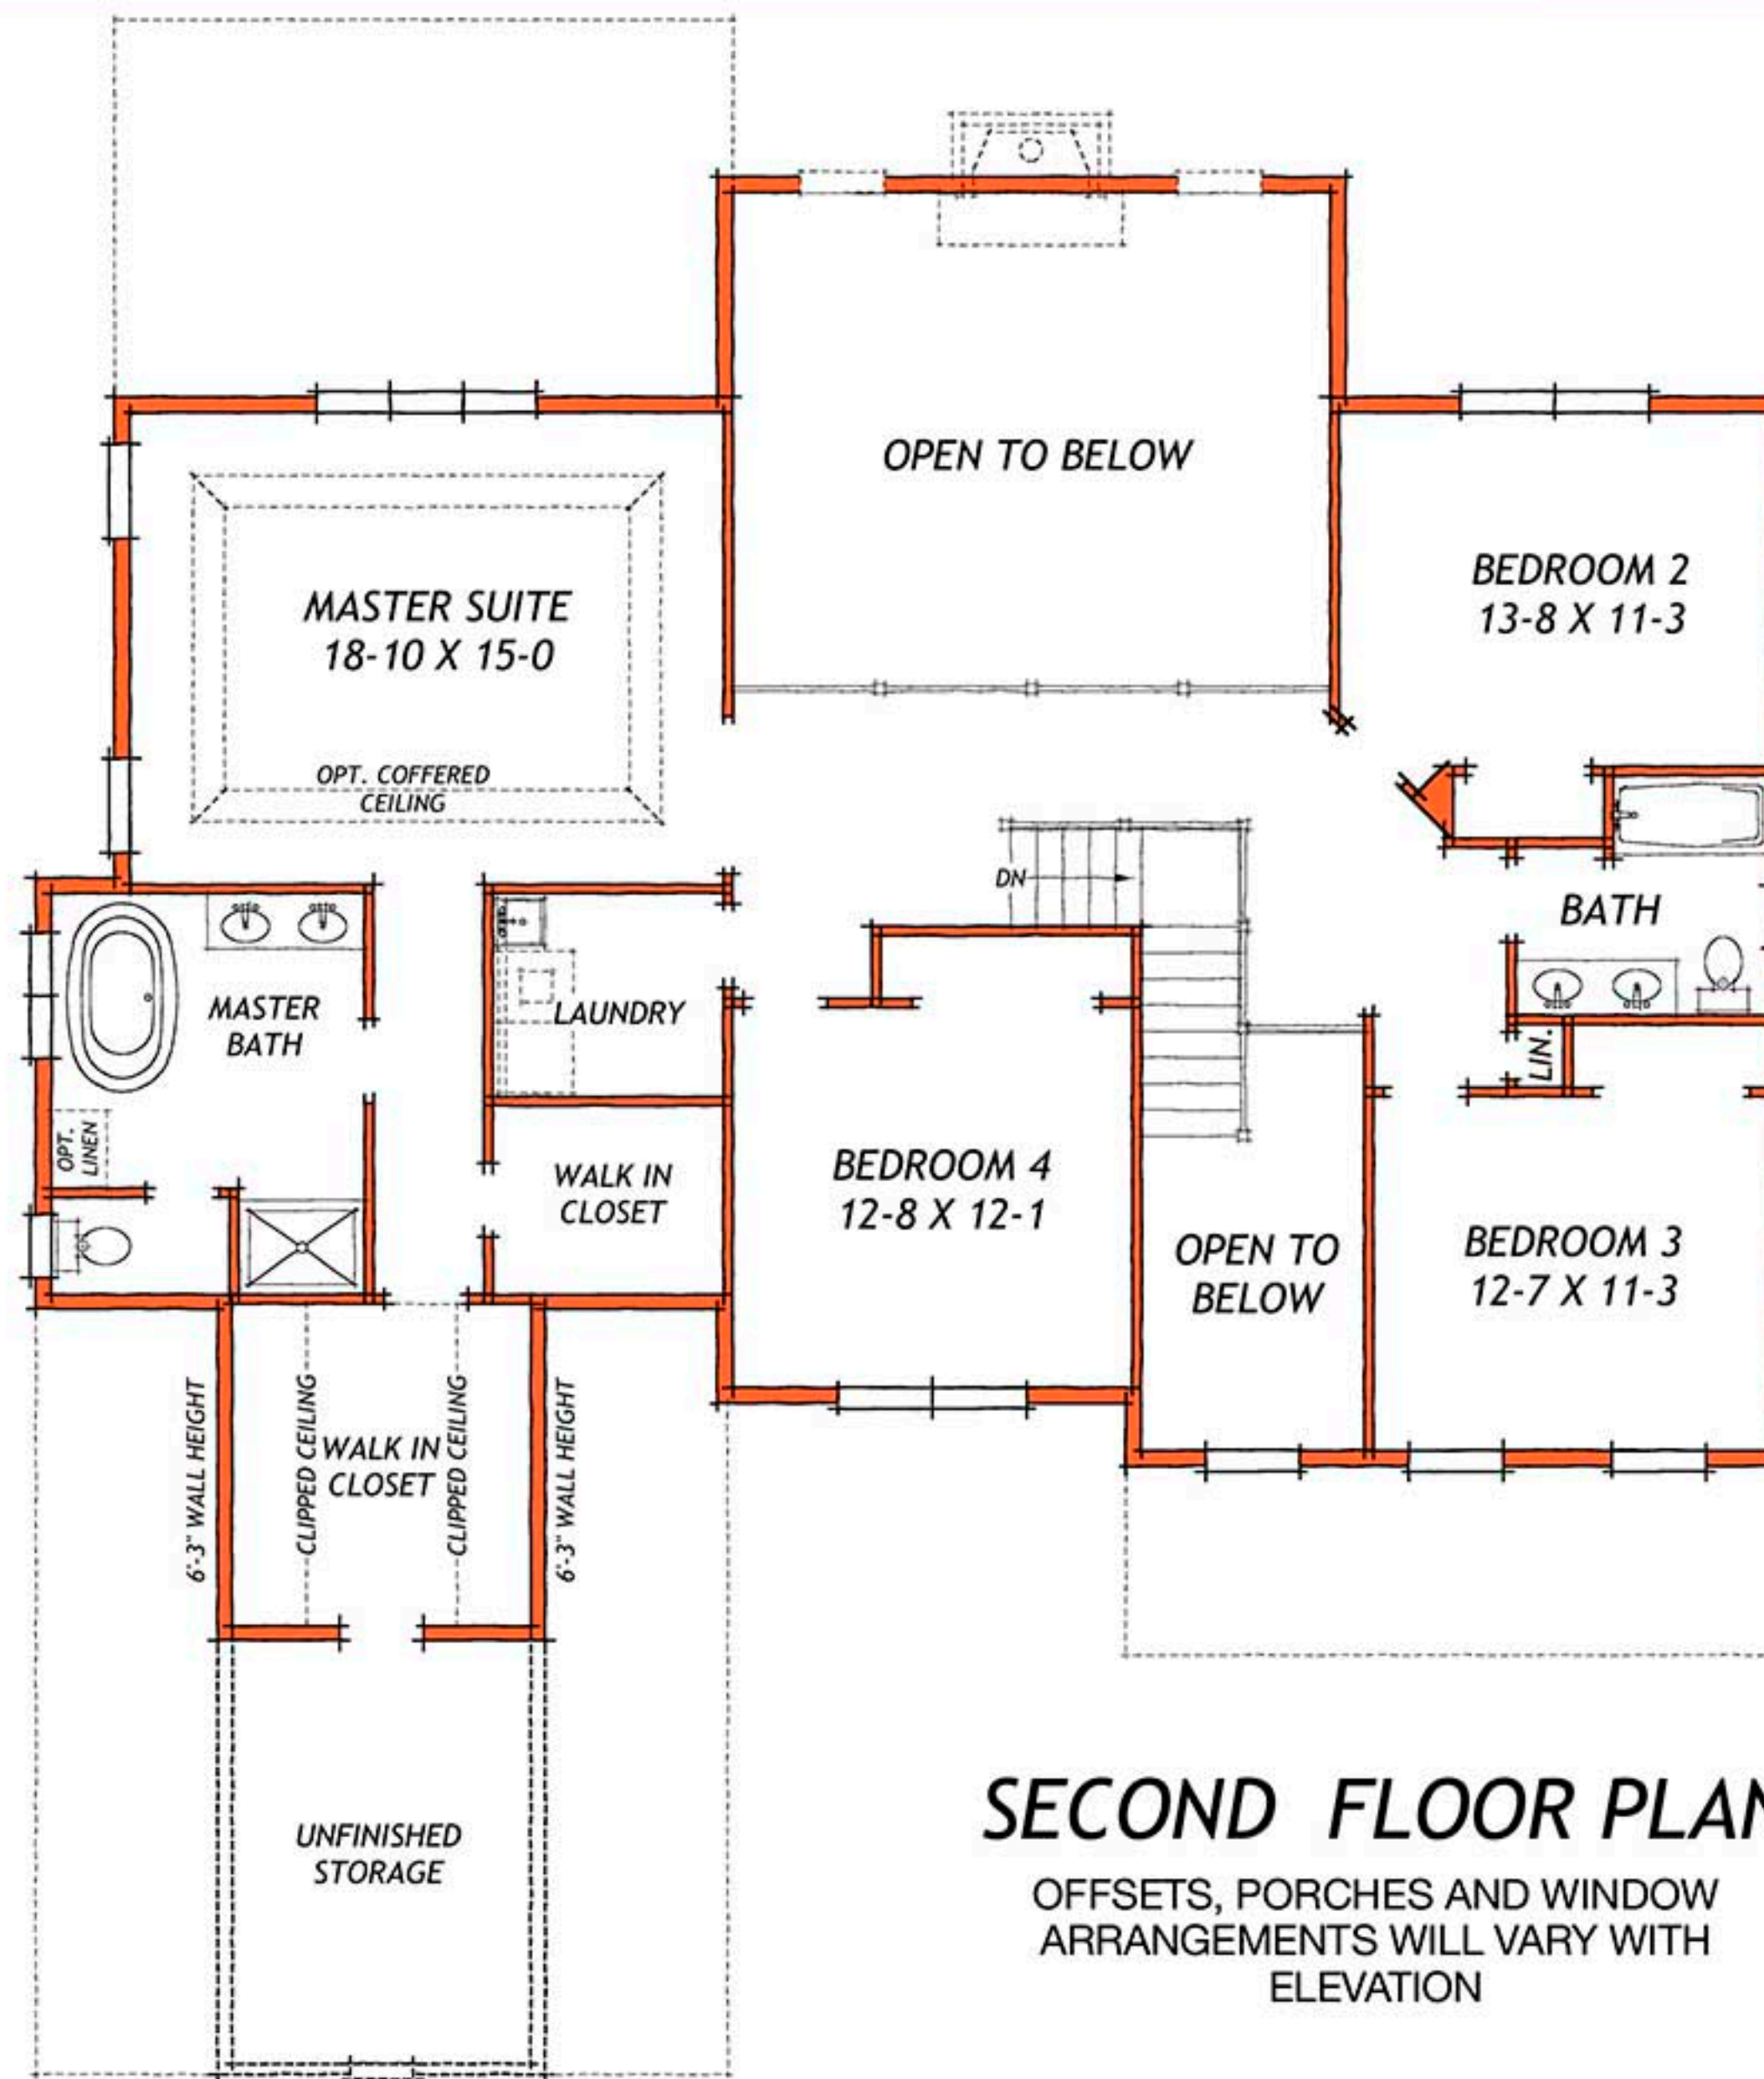

## First Floor Plan

**Square Feet:**

First Floor	1,711
Second Floor	1,662
Second Floor Volume	394
Breakfast Room Option	233
<b>Total</b>	<b>4,000</b>

**Overall Dimensions:**  
55'-8" Wide x 65'-4" Deep

### FIRST FLOOR PLAN

OFFSETS, PORCHES AND WINDOW ARRANGEMENTS WILL VARY WITH ELEVATION

## Second Floor Plan

### SECOND FLOOR PLAN

OFFSETS, PORCHES AND WINDOW ARRANGEMENTS WILL VARY WITH ELEVATION