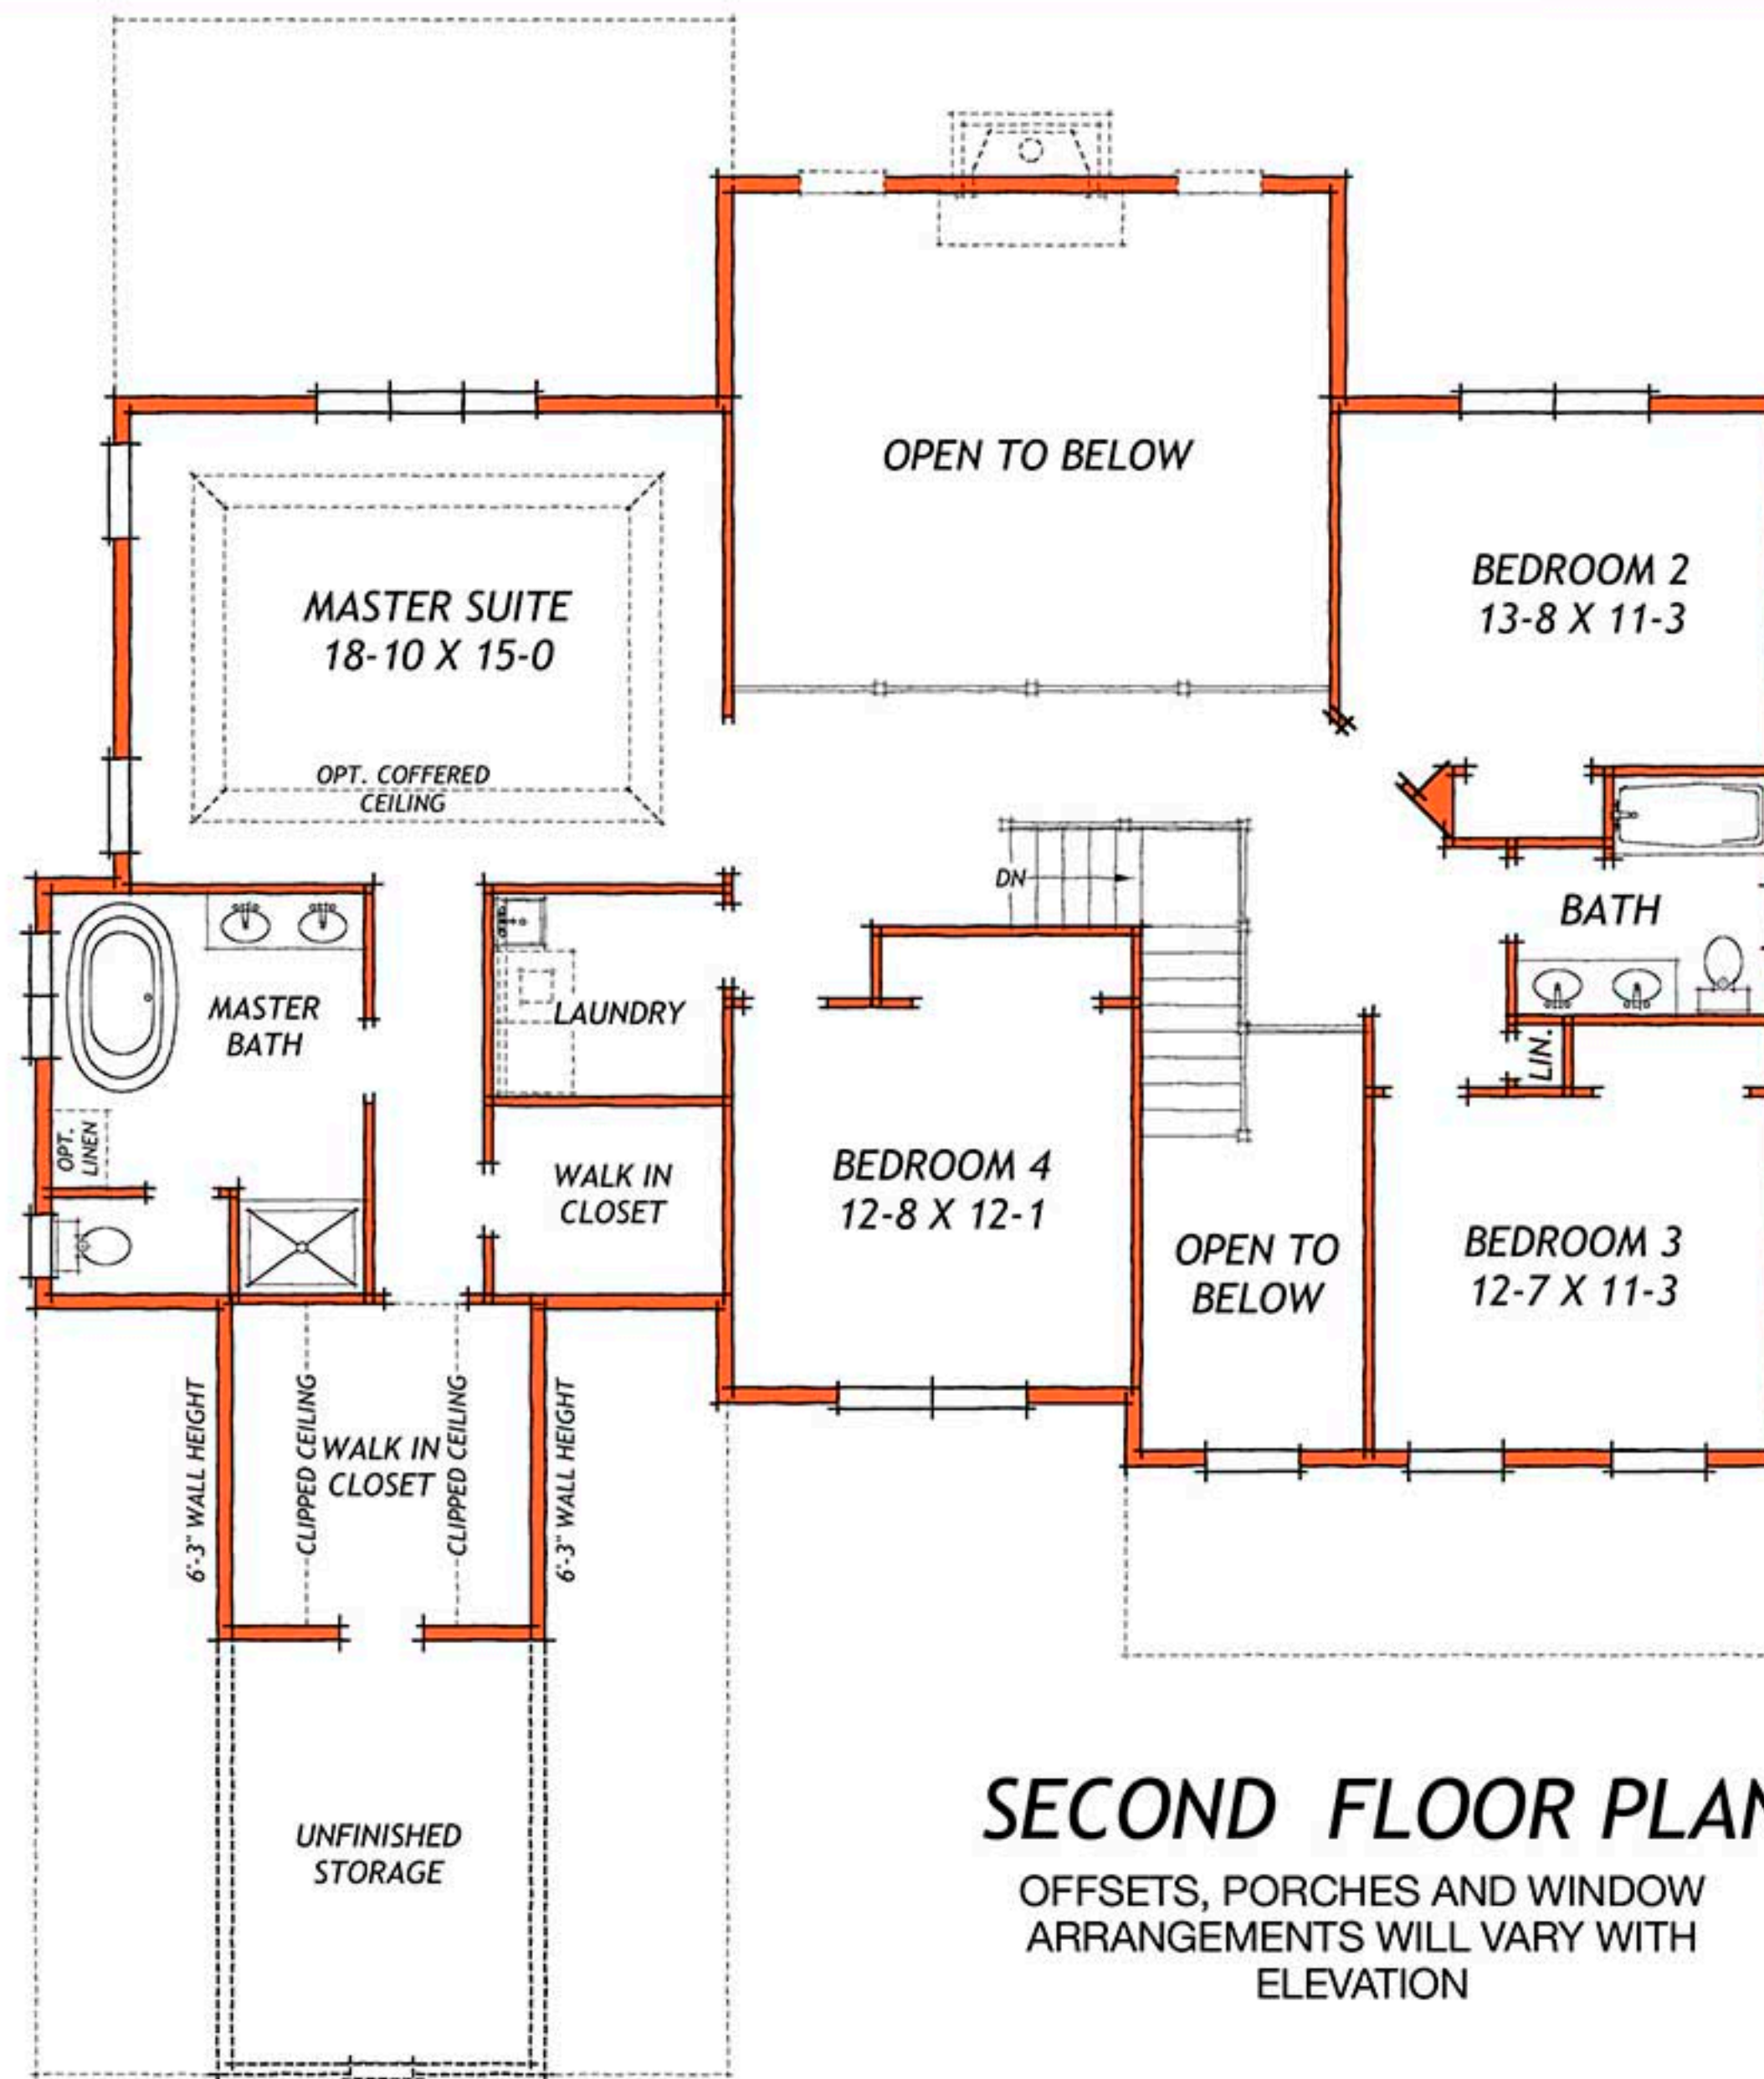

## First Floor Plan

<b>Square Feet:</b>	
First Floor	1,711
Second Floor	1,662
Second Floor Volume	394
Breakfast Room Option	233
<b>Total</b>	<b>4,000</b>

**Overall Dimensions:**  
55'-8" Wide x 65'-4" Deep

## Second Floor Plan

### SECOND FLOOR PLAN

OFFSETS, PORCHES AND WINDOW ARRANGEMENTS WILL VARY WITH ELEVATION