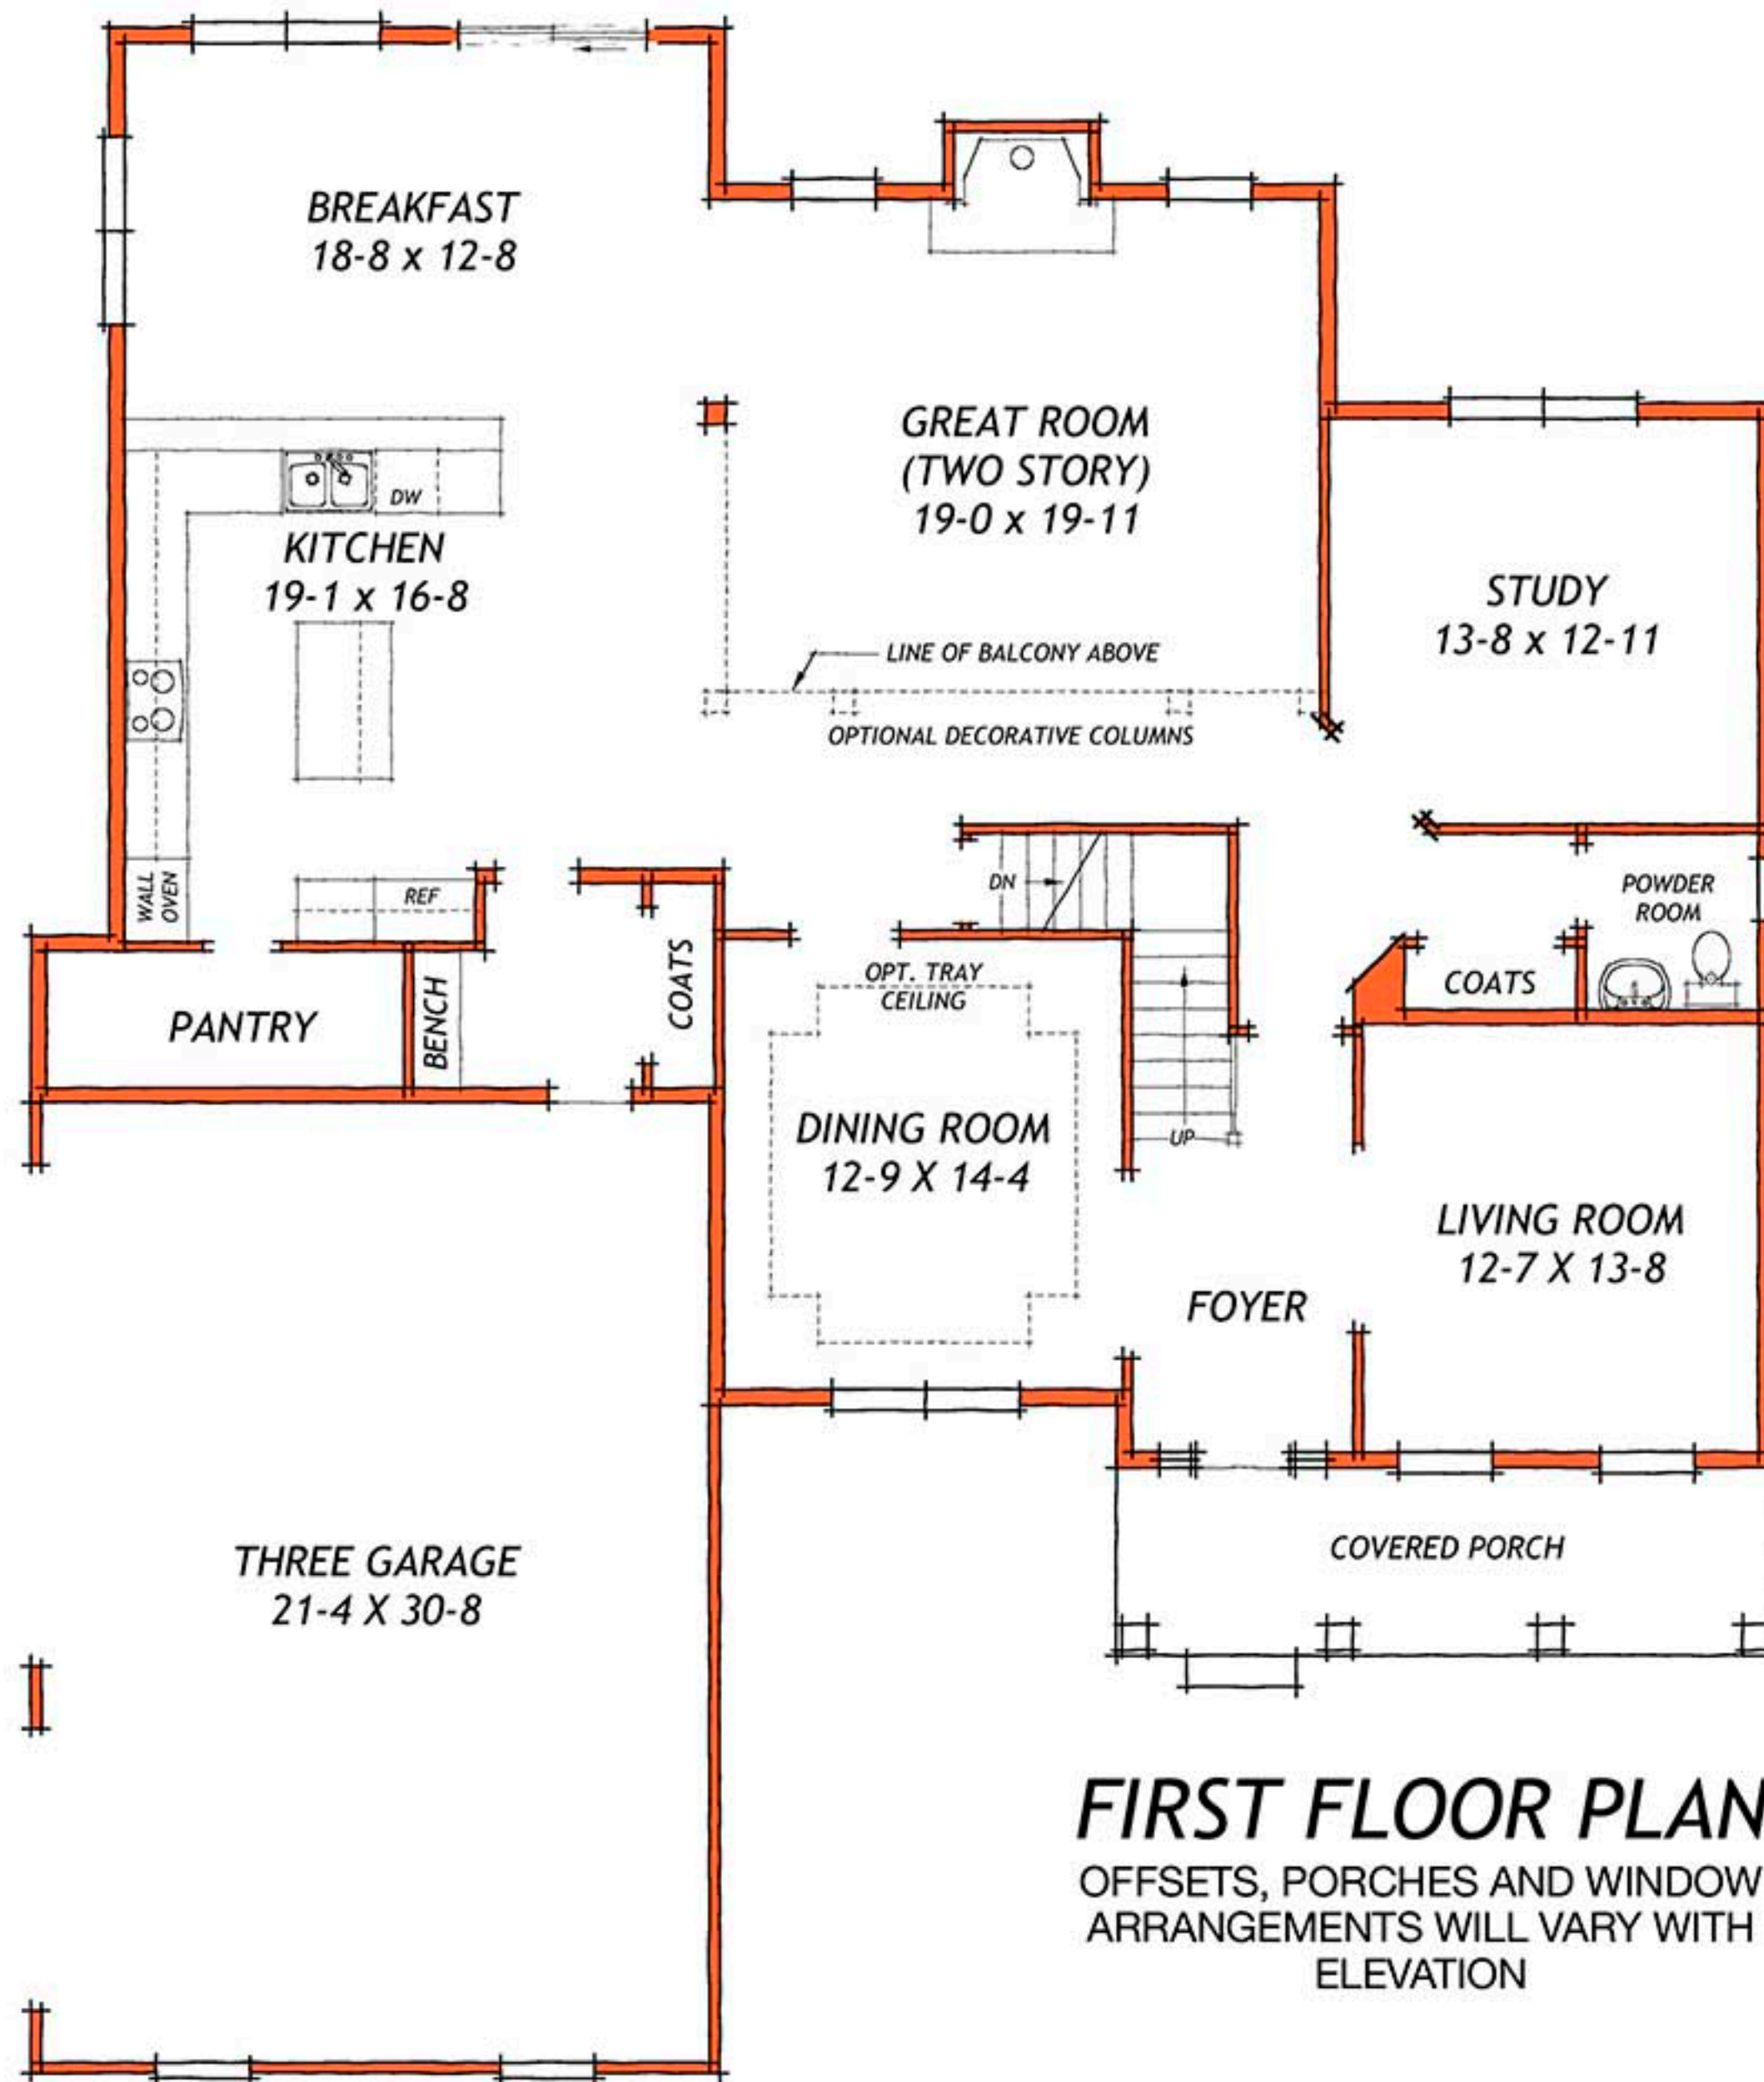

# *The Berkshire Collection*

Country Manor Elevation

*Dale Kunkel*

## First Floor Plan

<b>Square Feet:</b>	
First Floor	1,711
Second Floor	1,662
Second Floor Volume	394
Breakfast Room Option	233
<b>Total</b>	<b>4,000</b>

**Overall Dimensions:**  
55'-8" Wide x 65'-4" Deep

## Second Floor Plan

### SECOND FLOOR PLAN

OFFSETS, PORCHES AND WINDOW ARRANGEMENTS WILL VARY WITH ELEVATION