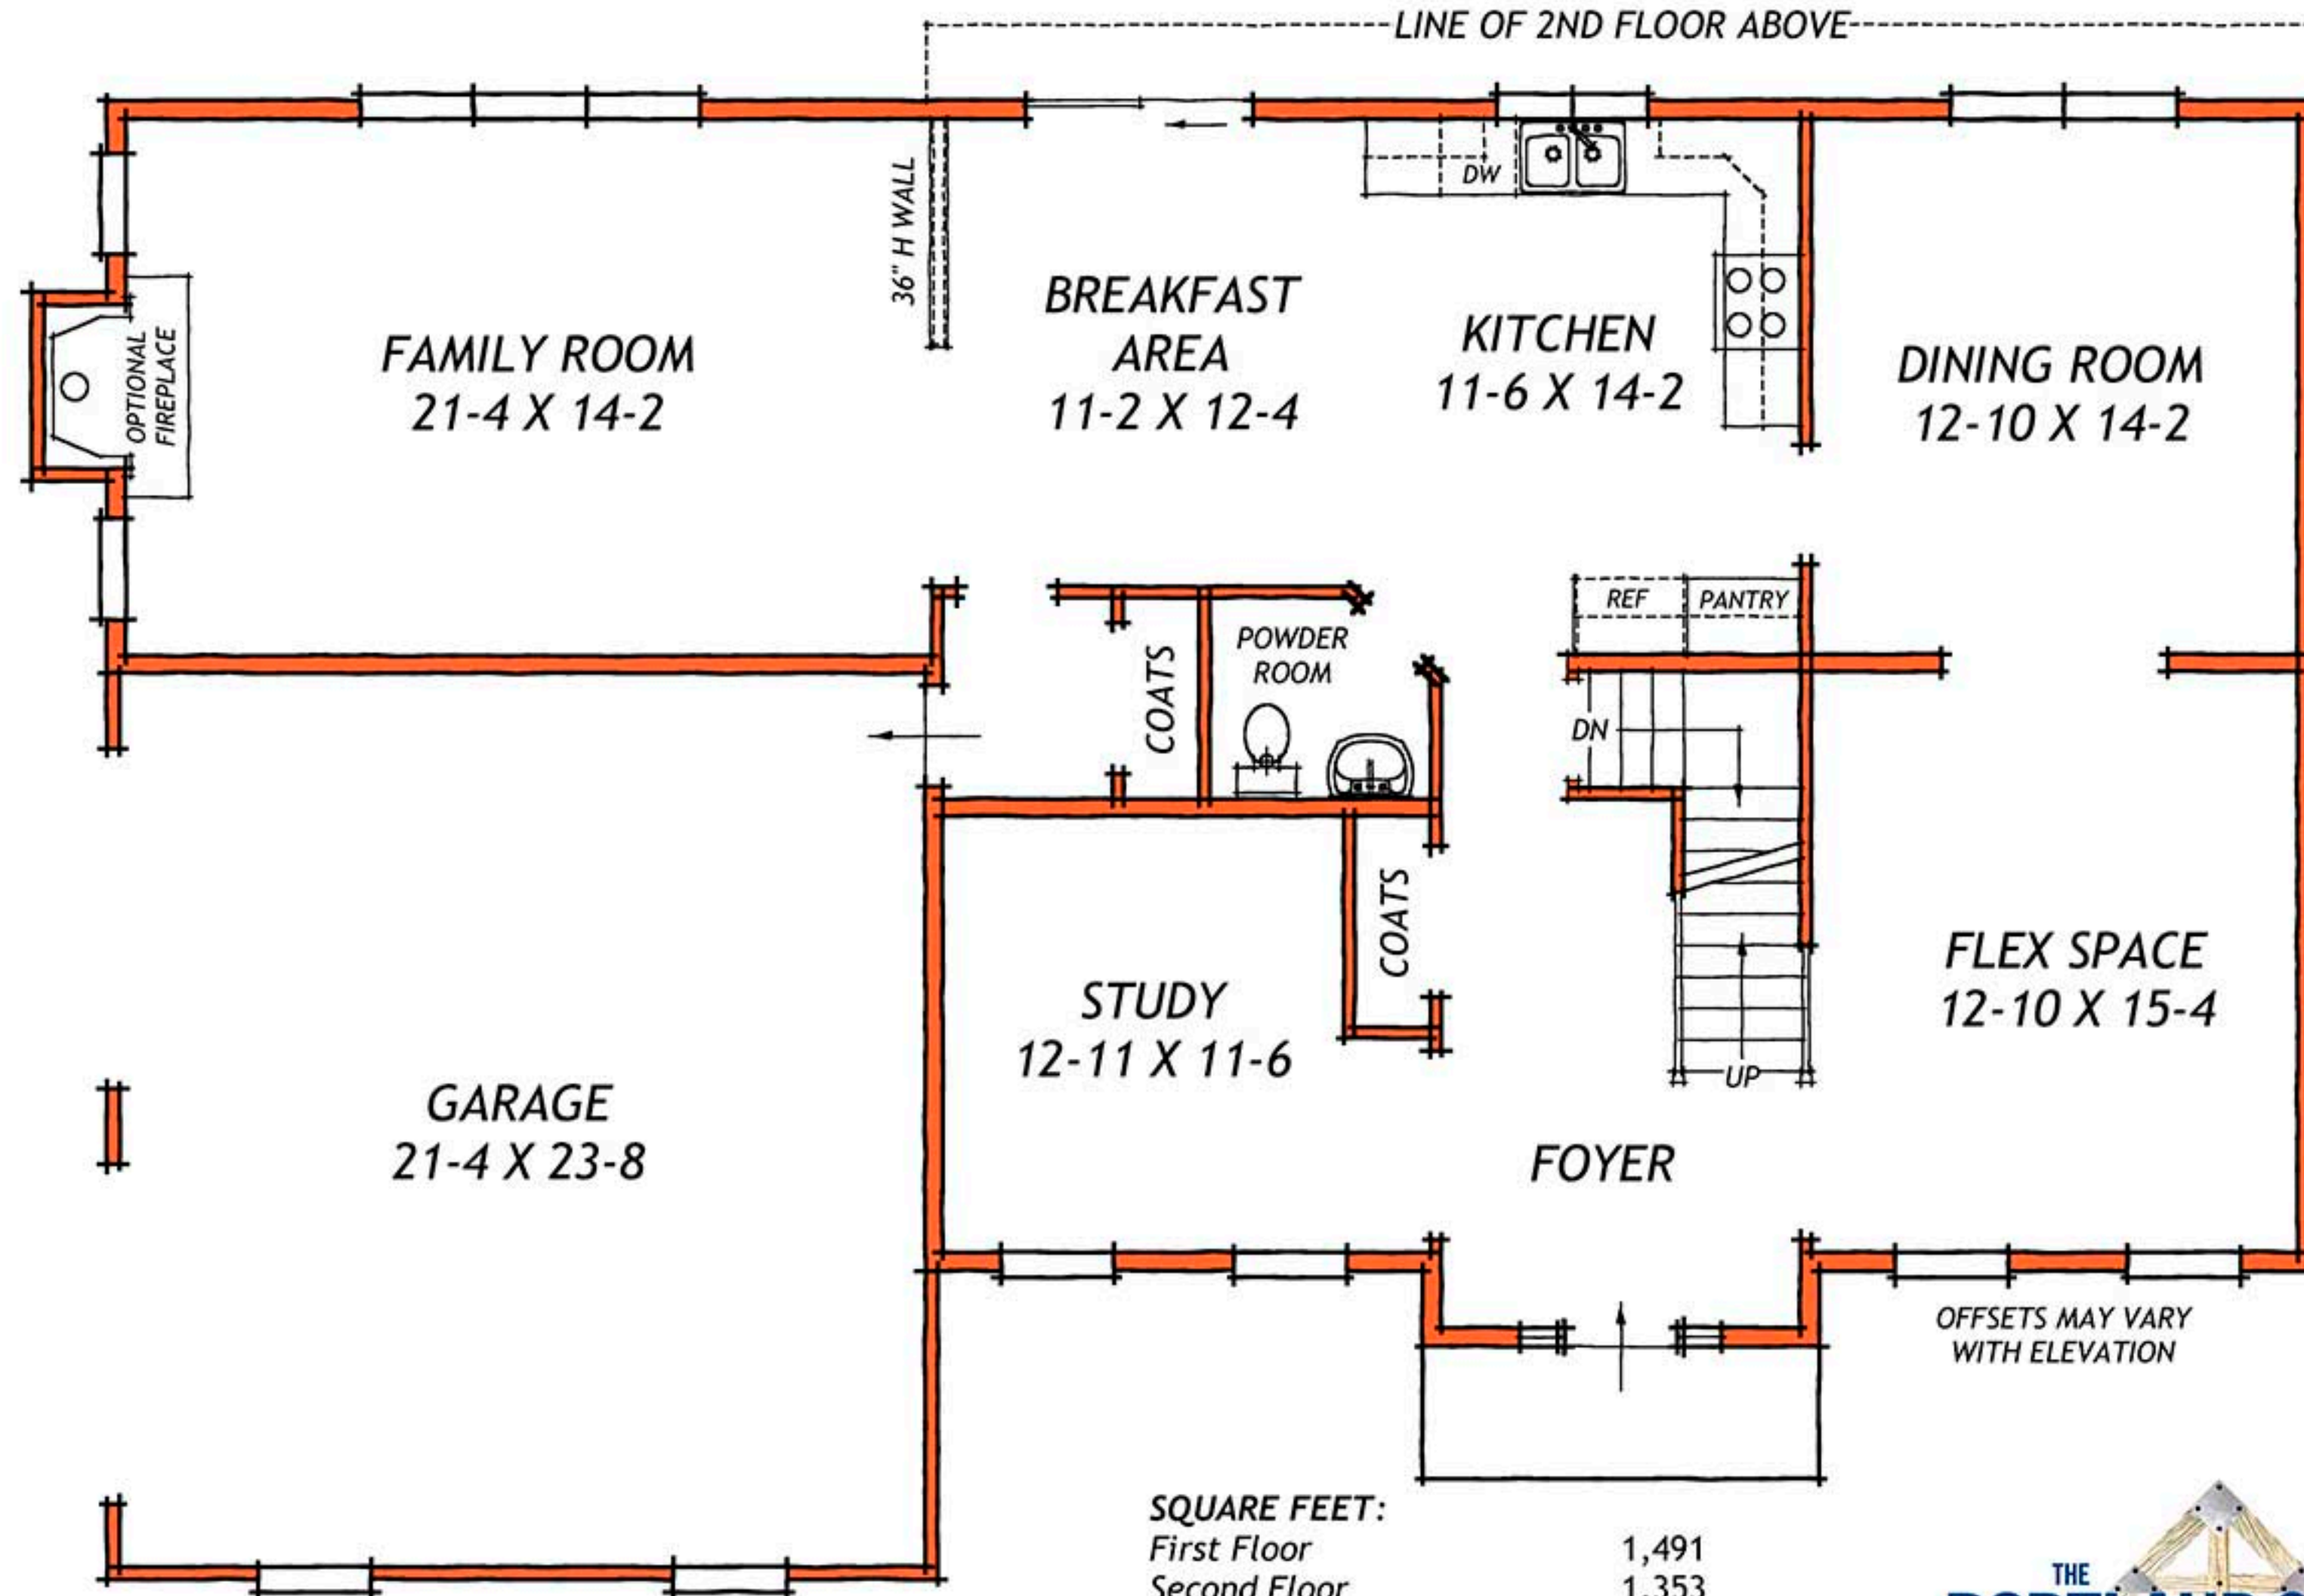

Glenwood

Country Farmhouse Elevation

Dale Kunkel

FIRST FLOOR PLAN

OFFSETS, PORCHES AND WINDOW ARRANGEMENTS WILL VARY WITH ELEVATION

SQUARE FEET:

First Floor	1,491
Second Floor	1,353
Sub-Total	2,844

Second Floor Volume	115
Total W/2nd Floor Volume	2,959

FOOTPRINT: 58'-6" X 39'-2"