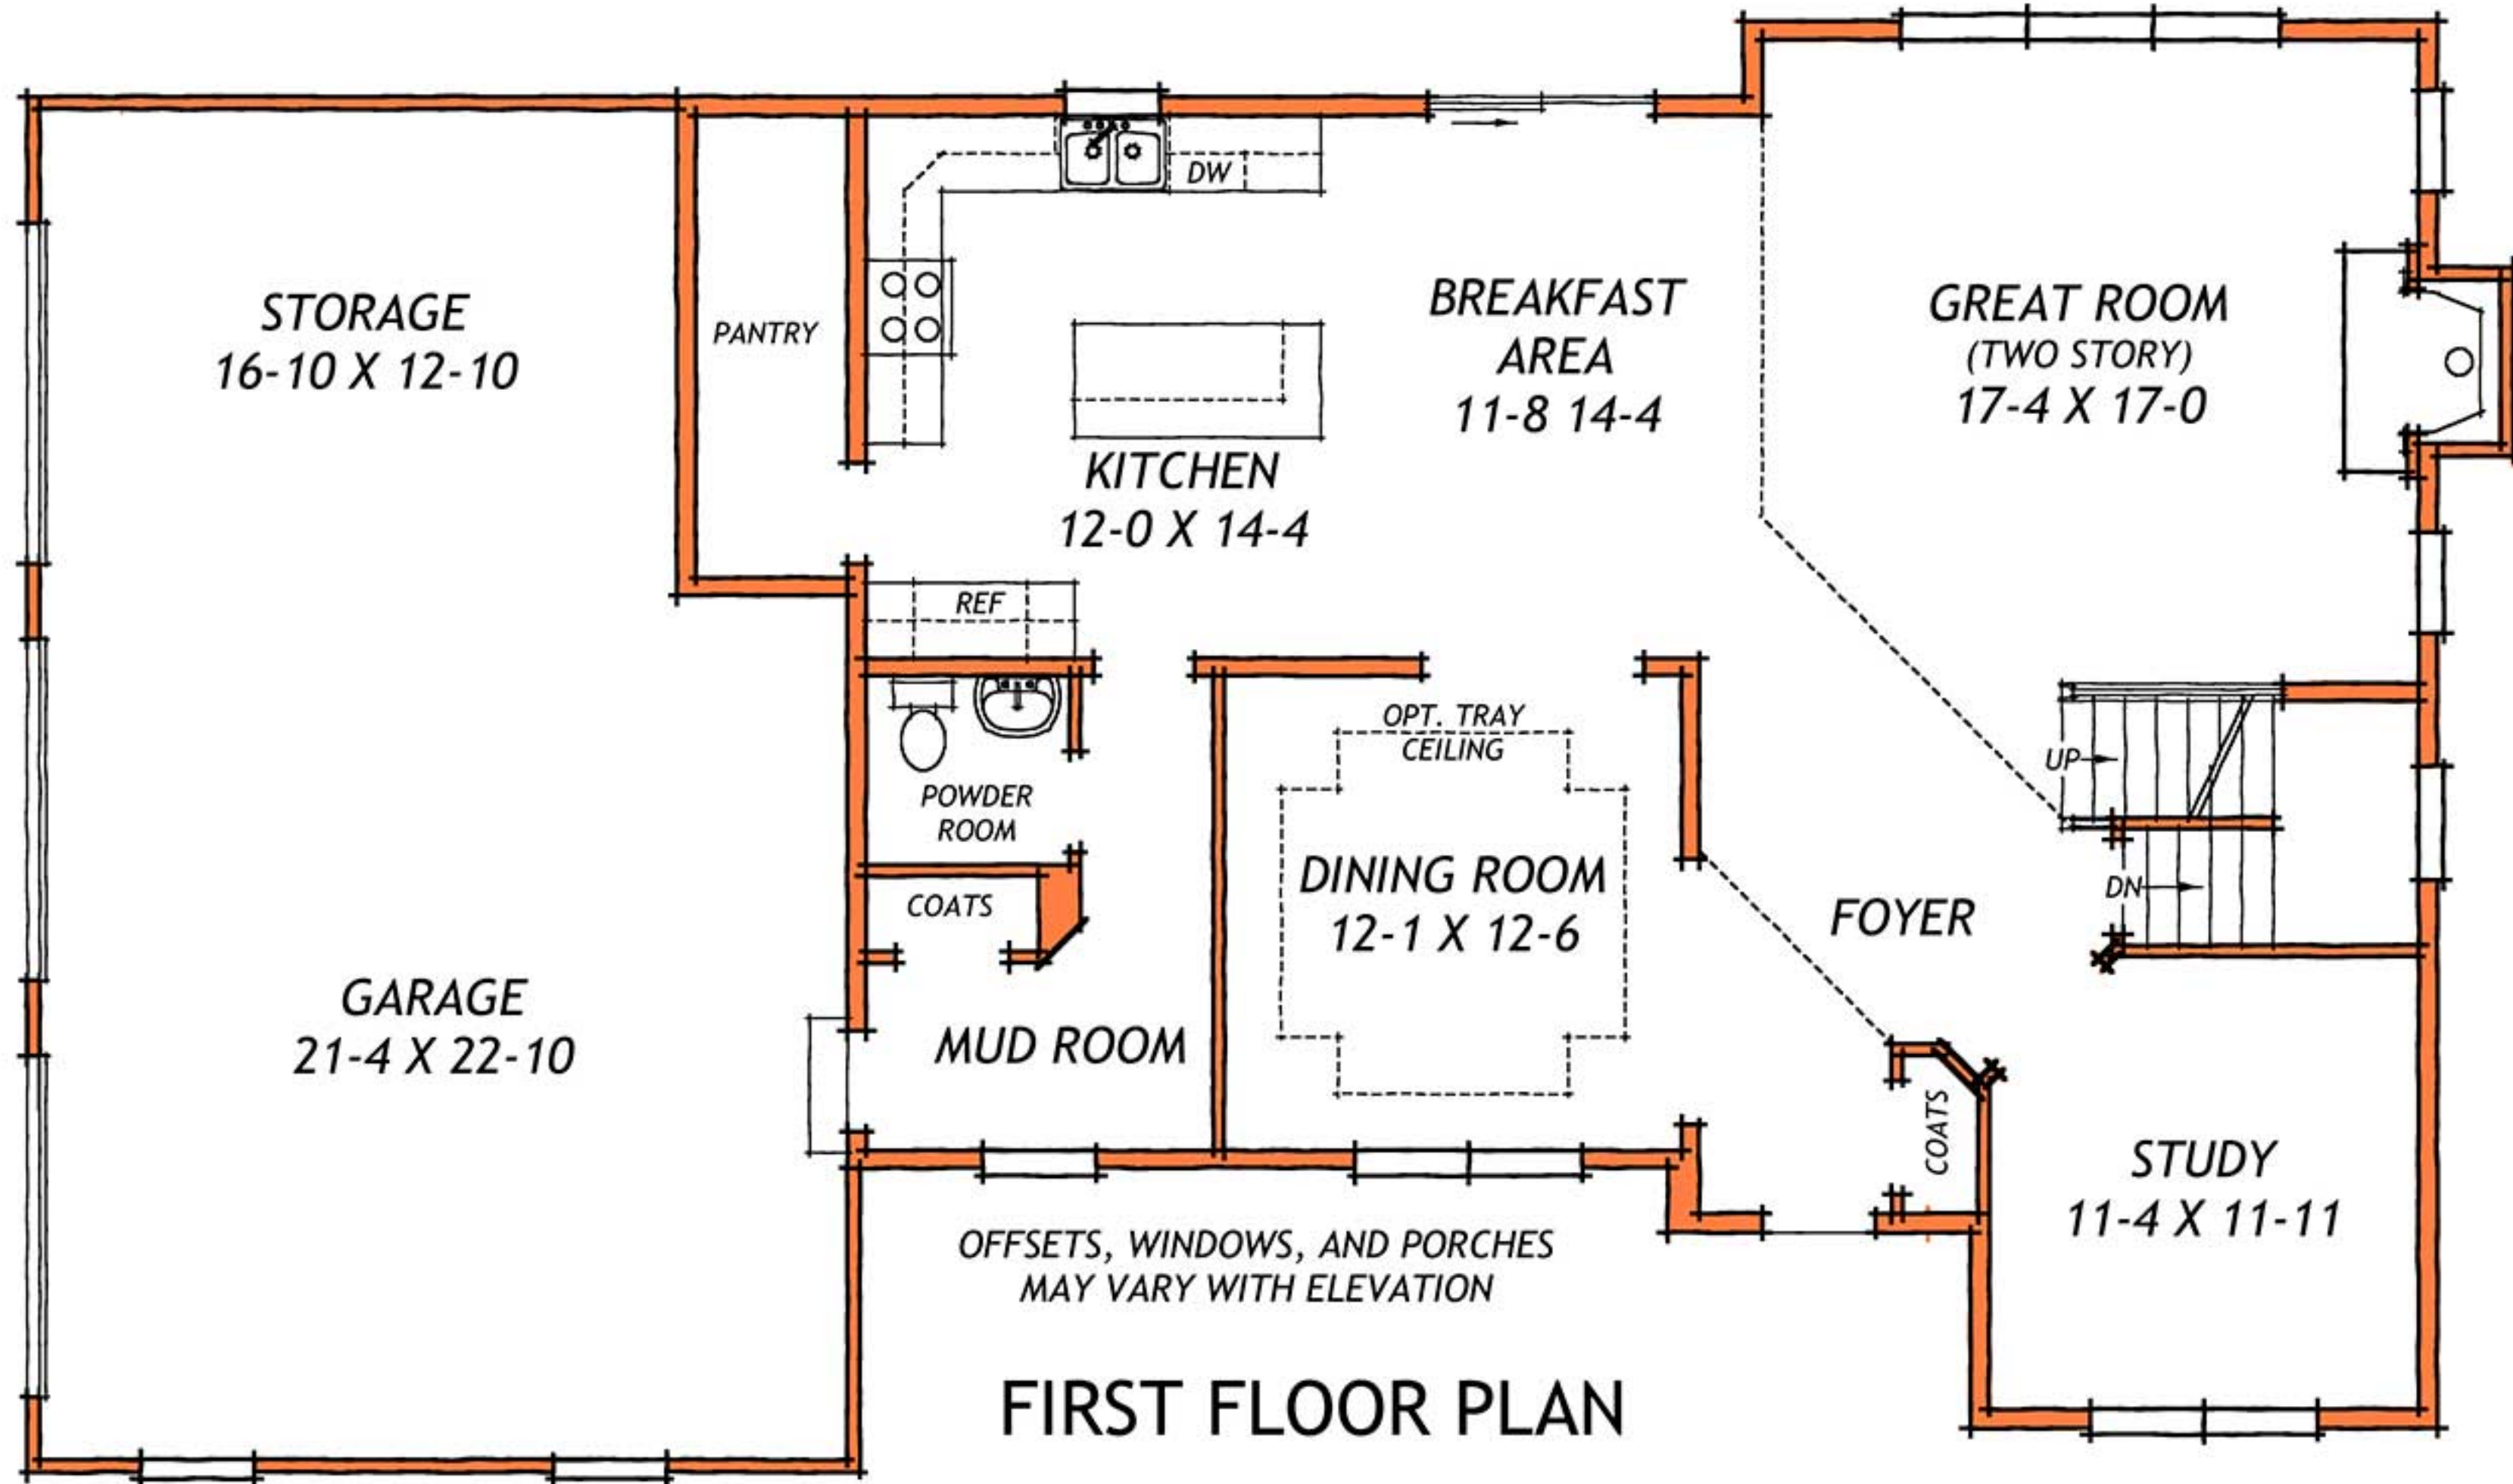

Greenbriar

Country Farmhouse Elevation

Dale Kunkel

Greenbriar

Base Plan - First Floor

FIRST FLOOR PLAN

SQUARE FEET:

First Floor	1,383
Second Floor	1,608
Sub-Total	2,991

Second Floor Volume	453
Total W/2nd Floor Volume	3,444

FOOTPRINT: 63'-8" X 38'-4"

SECOND FLOOR PLAN