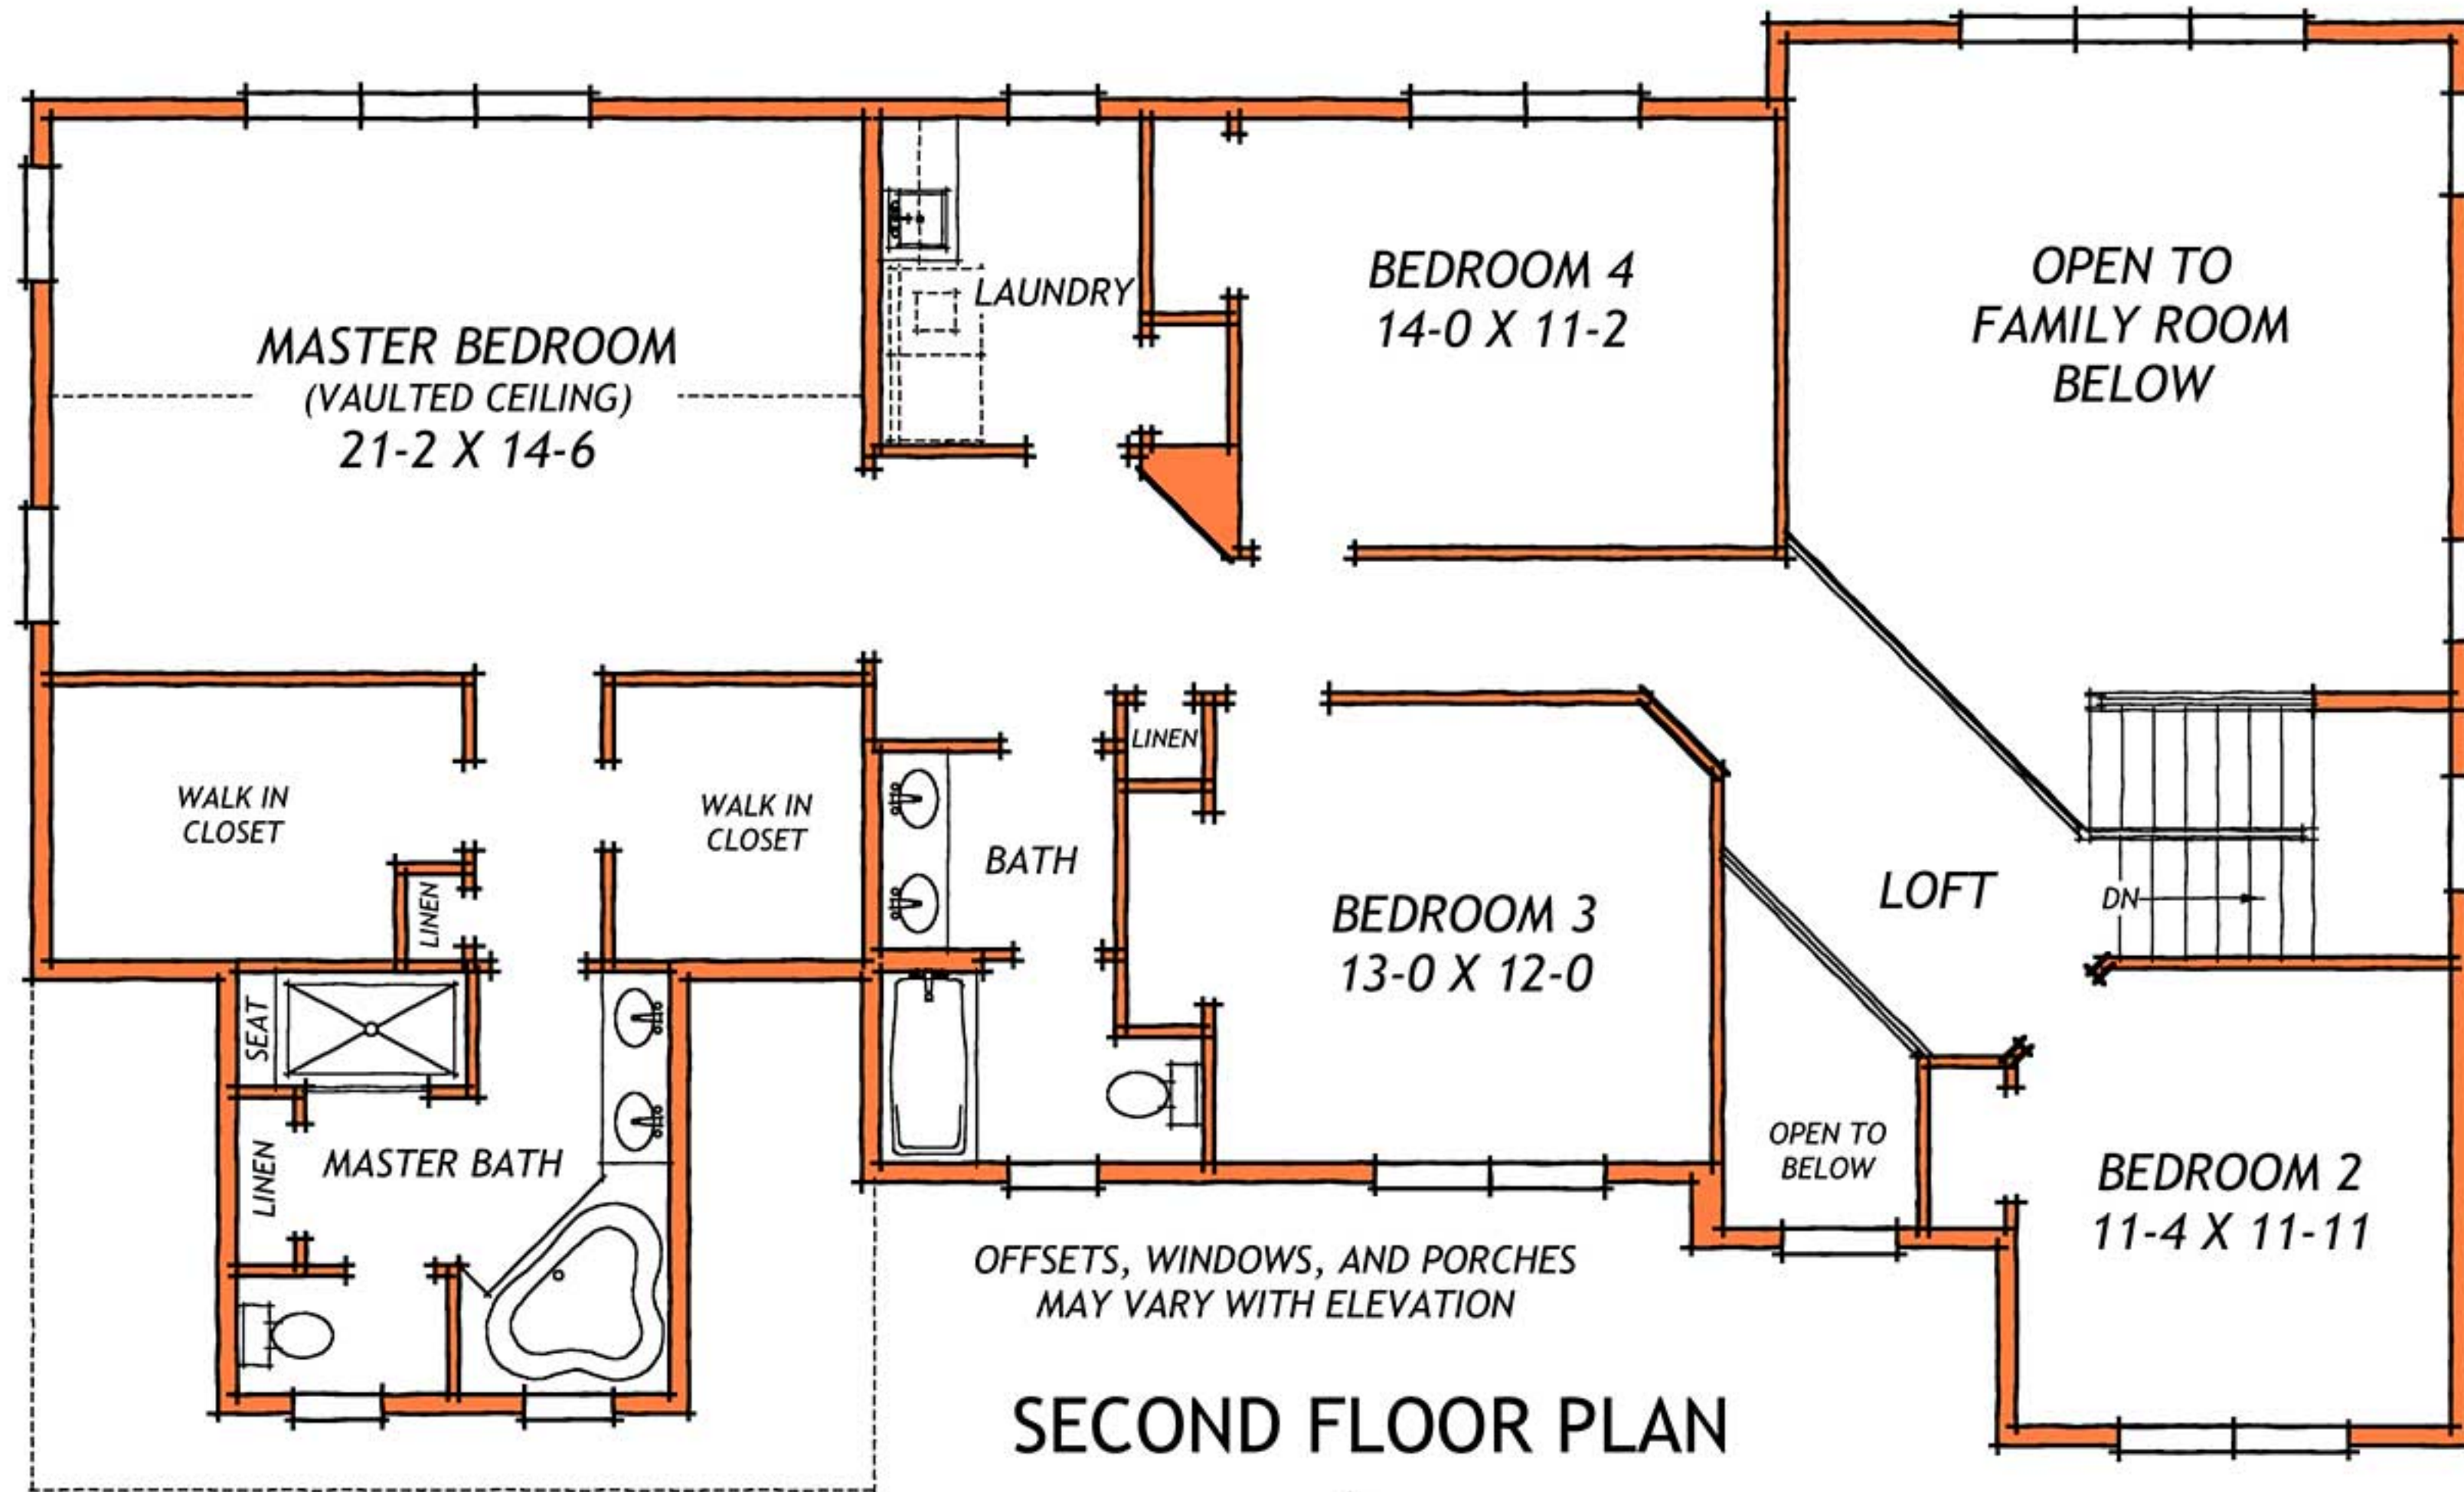

Greenbriar

Country Farmhouse Elevation

Dale Kunkel

Greenbriar

Base Plan - First Floor

FIRST FLOOR PLAN

SQUARE FEET:

First Floor	1,383
Second Floor	1,608
Sub-Total	2,991

Second Floor Volume	453
Total W/2nd Floor Volume	3,444

FOOTPRINT: 63'-8" X 38'-4"

SECOND FLOOR PLAN